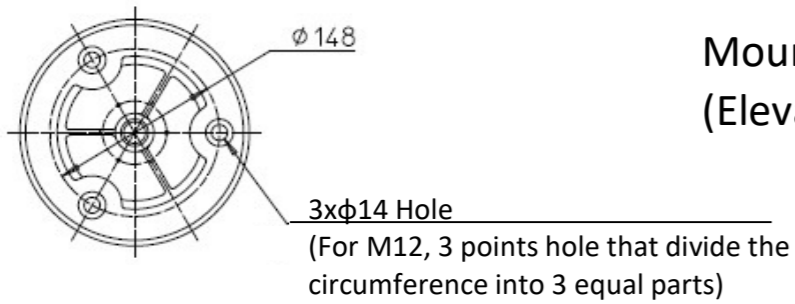

Mount for 40x150  
(Elevation range : -20° ~+80° )

40x150 External View