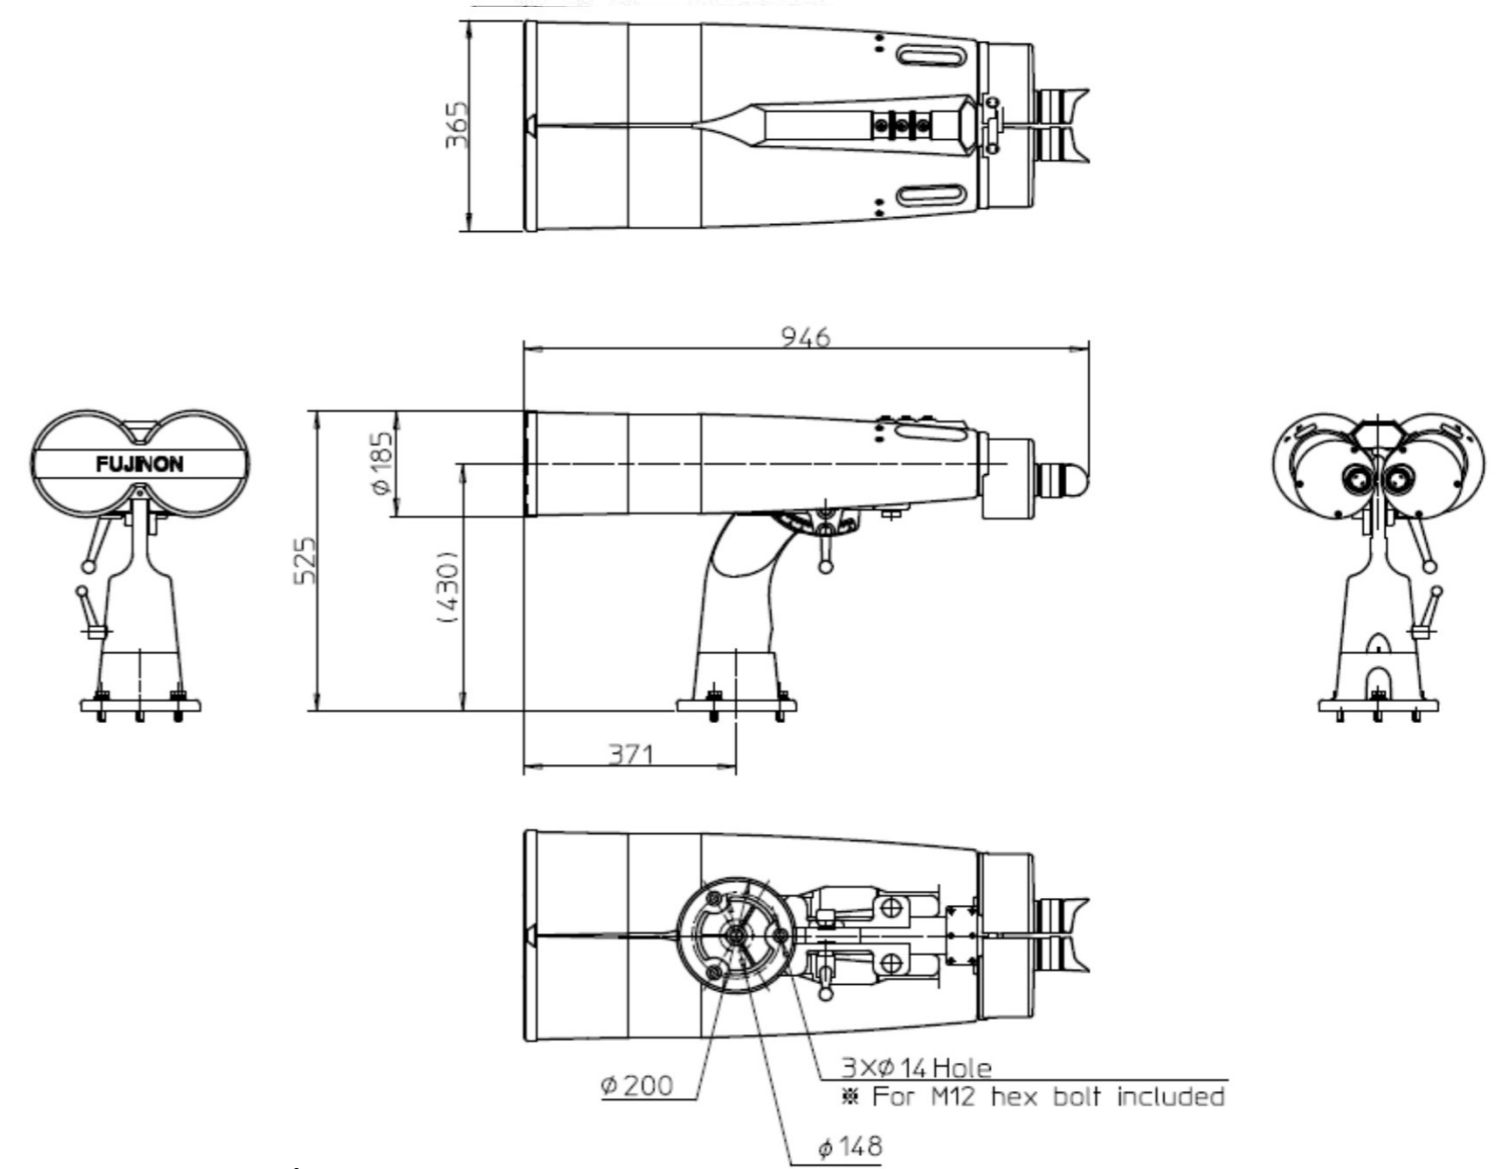

Mount for 40x150  
(Elevation range : -20° ~+80° )

40x150 External View