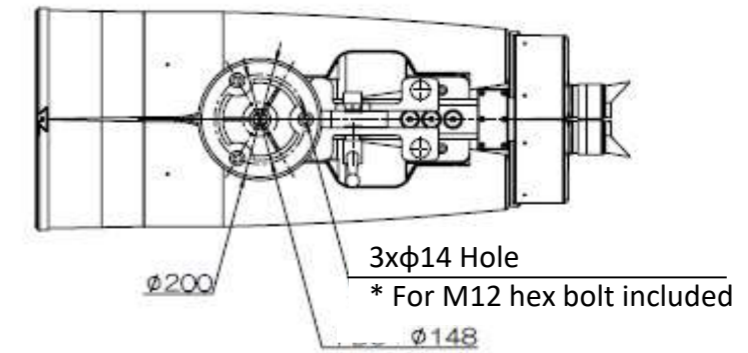

Mount for 25x150
(Elevation range : -20° ~+80°)

25x150 External View

*Appearance is subject to change without notice. 2023/04/12