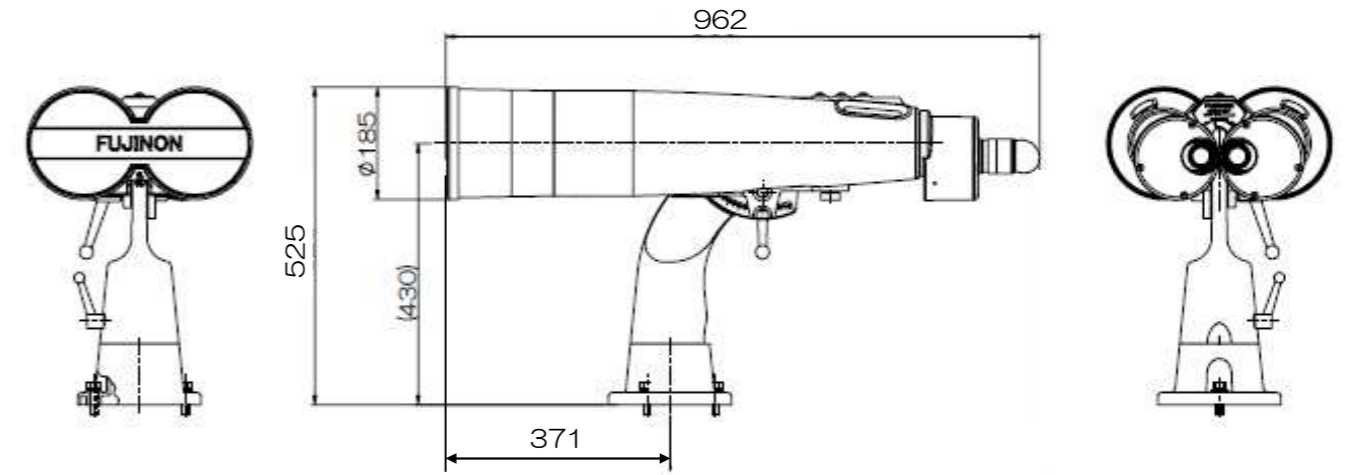

Mount for 25x150
(Elevation range : -20° ~+80°)

25x150 External View

*Appearance is subject to change without notice. 2023/04/12