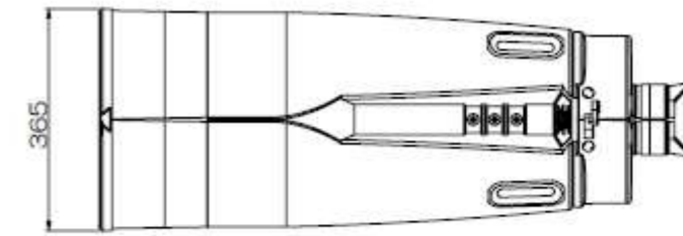

Mount for 25x150
(Elevation range : -20° ~+80°)

25x150 External View

*Appearance is subject to change without notice. 2023/04/12