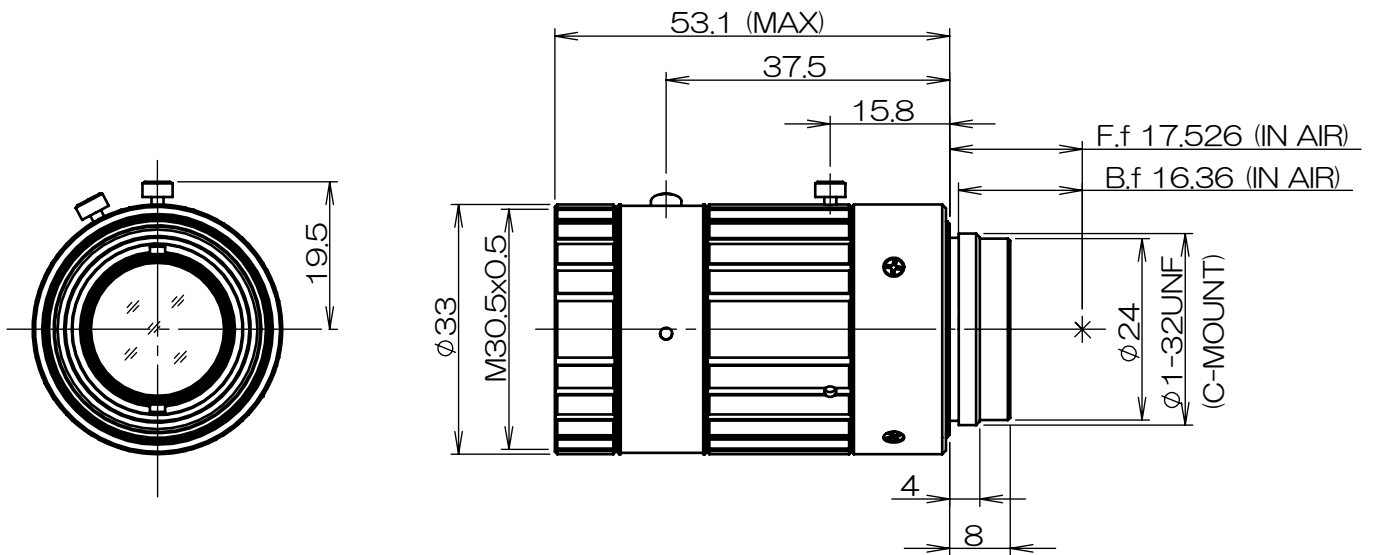

HF2518-12M

BU00006563-100

レンズ本体：外観図
Outline drawing
HF2518-12M
March 9,2016