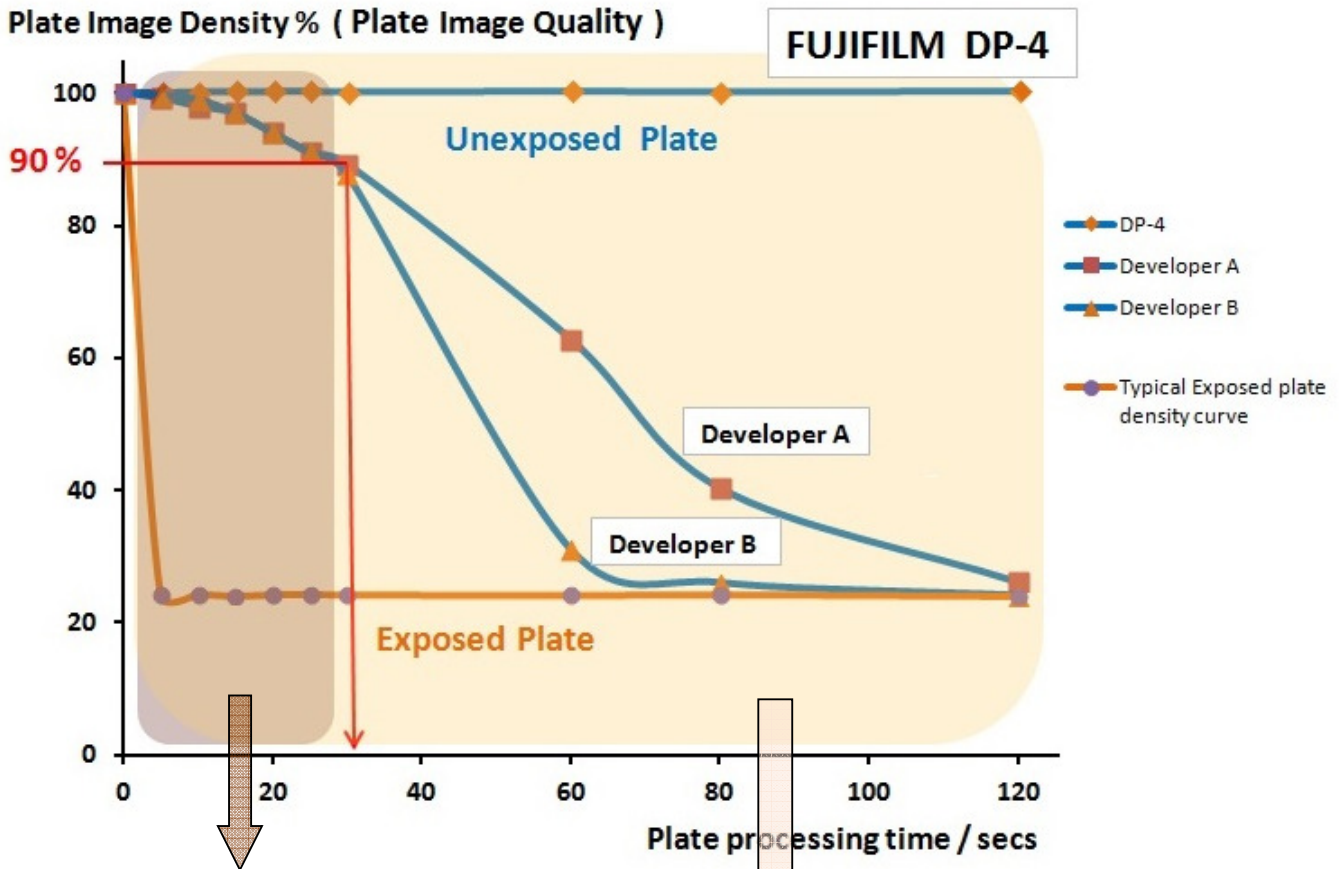

Use **DP-4** for

Trouble-free, Reliability, Efficiency & Cost-effectiveness

Here's why :

Other developers:

Narrow / short operating window
 Poorer, inconsistent image quality
 Lower plate run length

FUJIFILM DP-4 :
Wide operating window
Consistent high image quality > 90%
Longer plate run length
Less plate wastage