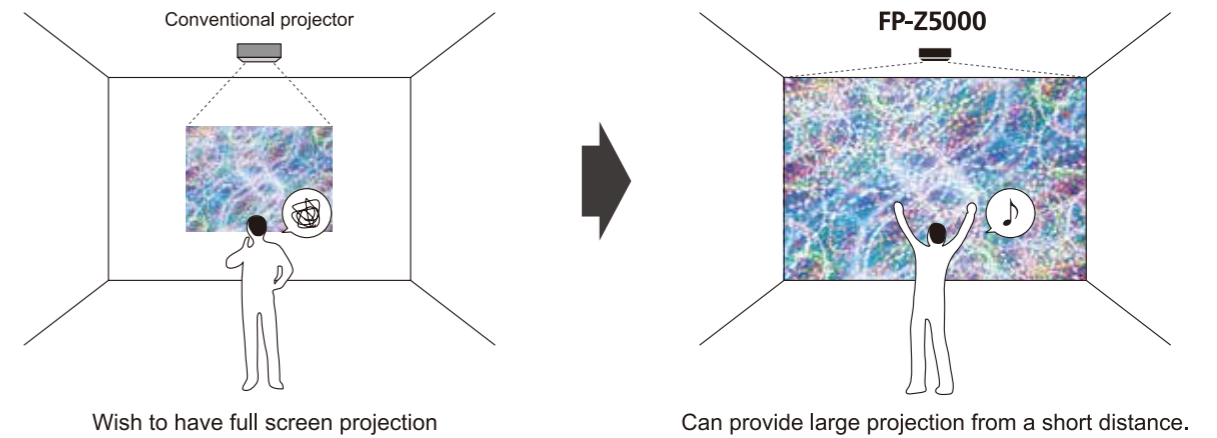

**Supporting feature** Dual-axis rotating lens

FP-Z5000 is a chassis device with 10.8 cm thickness. FP-Z5000, which is flatter and smaller than conventional ultra-short-throw projectors, allows for inconspicuous installation compared to conventional projectors. FP-Z5000 has an inconspicuous design, making it hard to catch customers' eyes, making it the best device to create a comfortable atmosphere.

## Point 2 Achieves a large screen projection even in a room with a short projection distance.

**Users' benefit** Experience a 300-inch dynamic screen with only a 2.3-meter projection distance.

**Supporting feature** Ultra-short-throw

FP-Z5000 has an ultra-short-throw lens and allows for a large 300-inch screen projection with only a 2.3-meter projection distance and one projector. It can create a spatial atmosphere with a few projectors and realizes simple spatial design.

FP-Z5000 has the class-leading lens shift and can be adjusted with the projection screen position within a wide range of 82% vertically and 35% horizontally. Therefore, it is convenient when it needs to be installed in a room with a congested ceiling with items such as air conditioners.