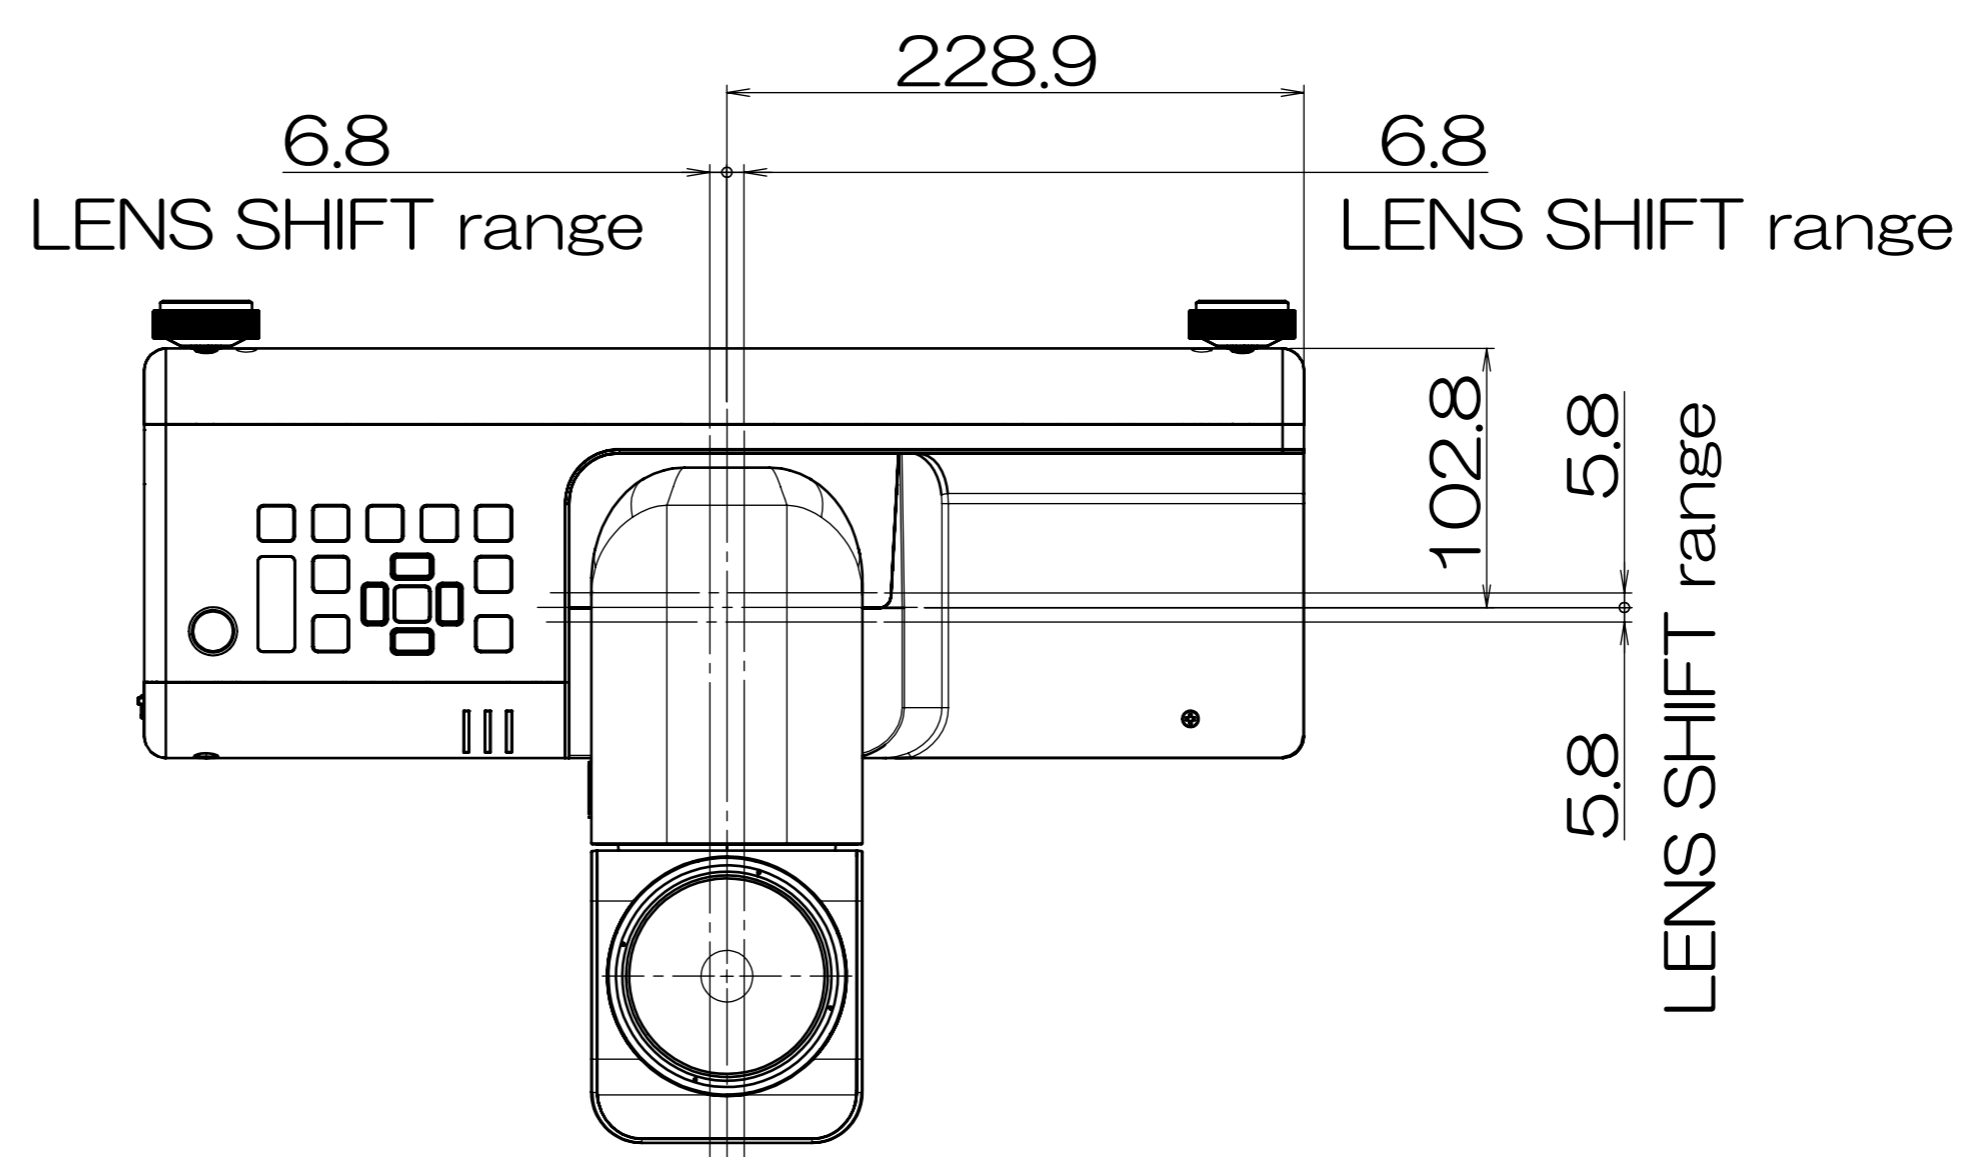

2021.2.25

[unit : mm]

Remote control light receiver

FP-Z8000  
Outline drawing