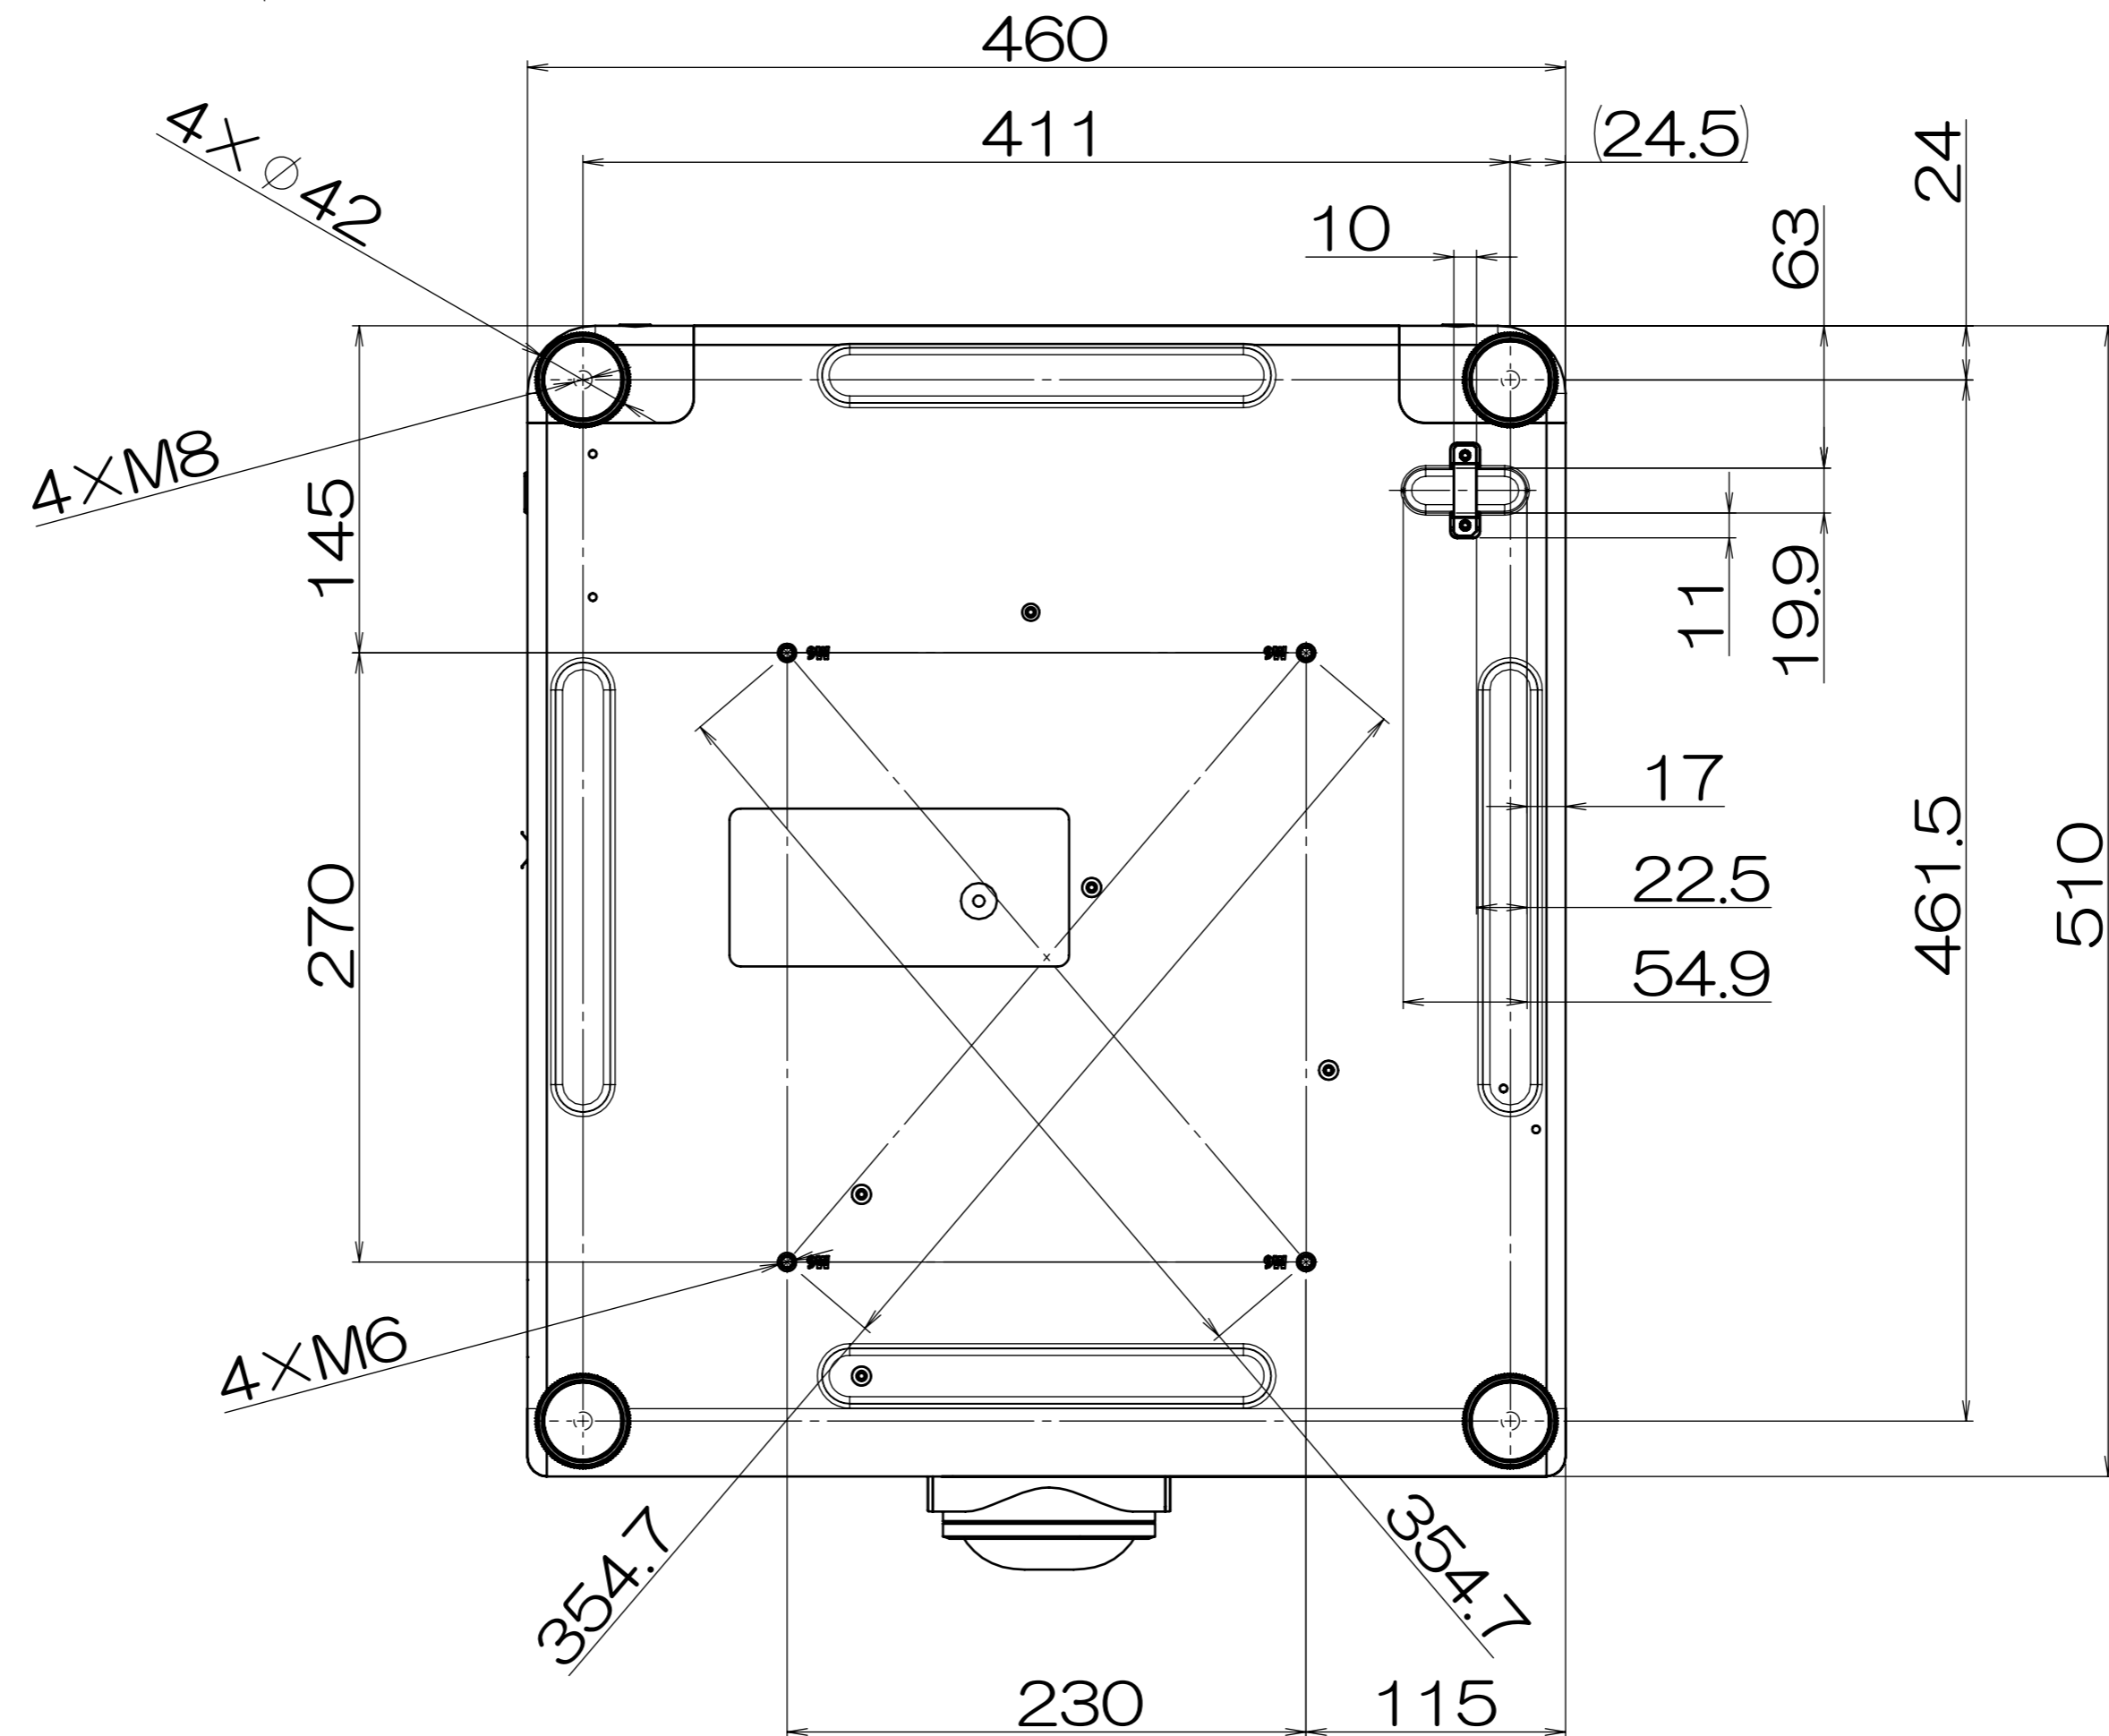

2021.2.25

[unit : mm]

Remote control light receiver

FP-Z8000  
Outline drawing