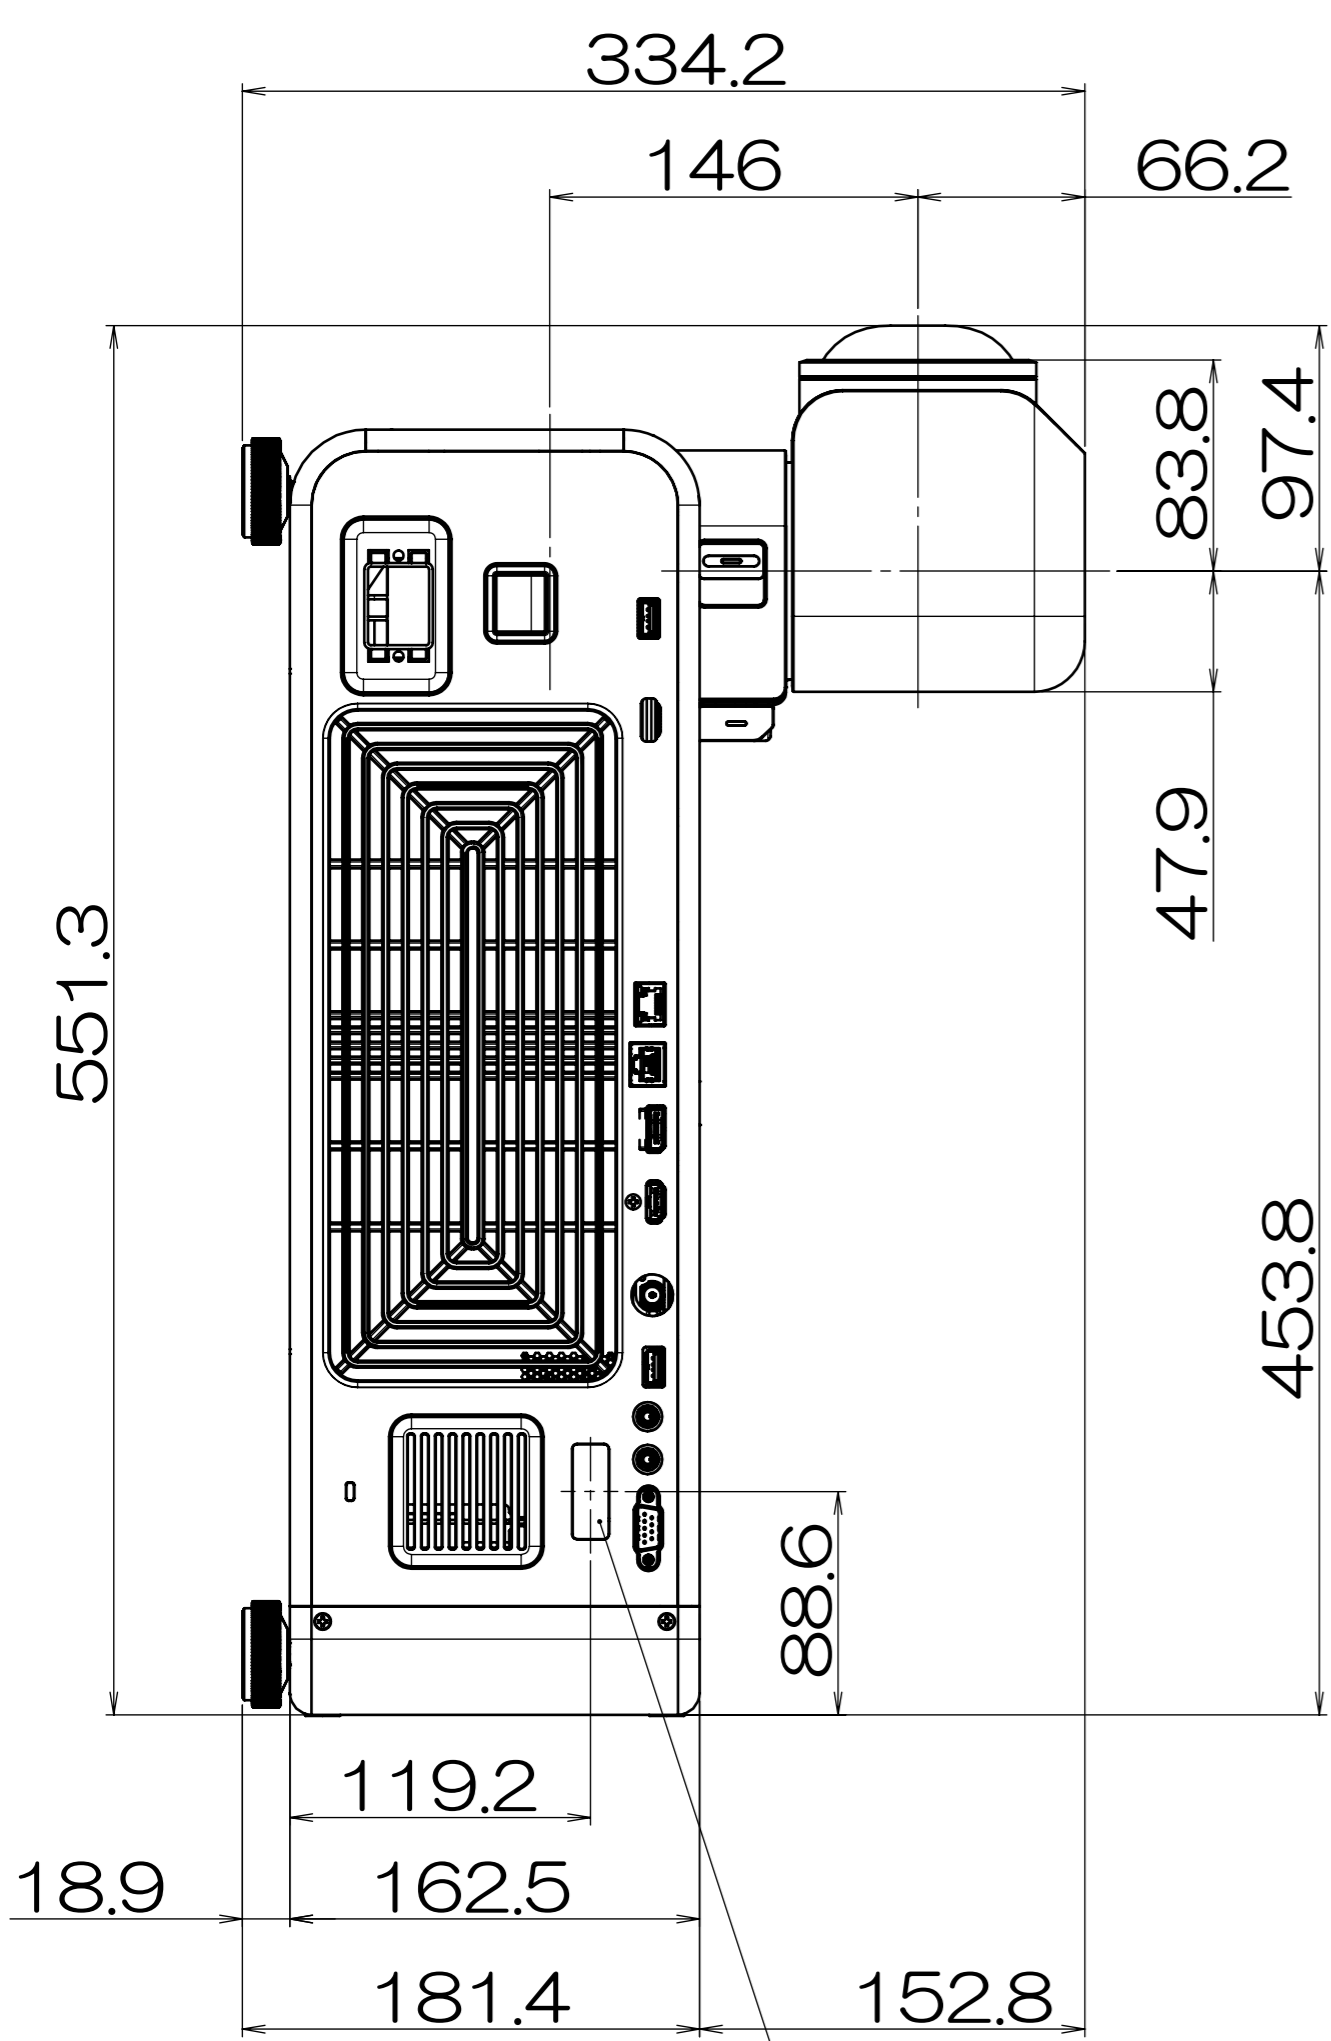

2021.2.25

[unit : mm]

Remote control light receiver

FP-Z8000  
Outline drawing