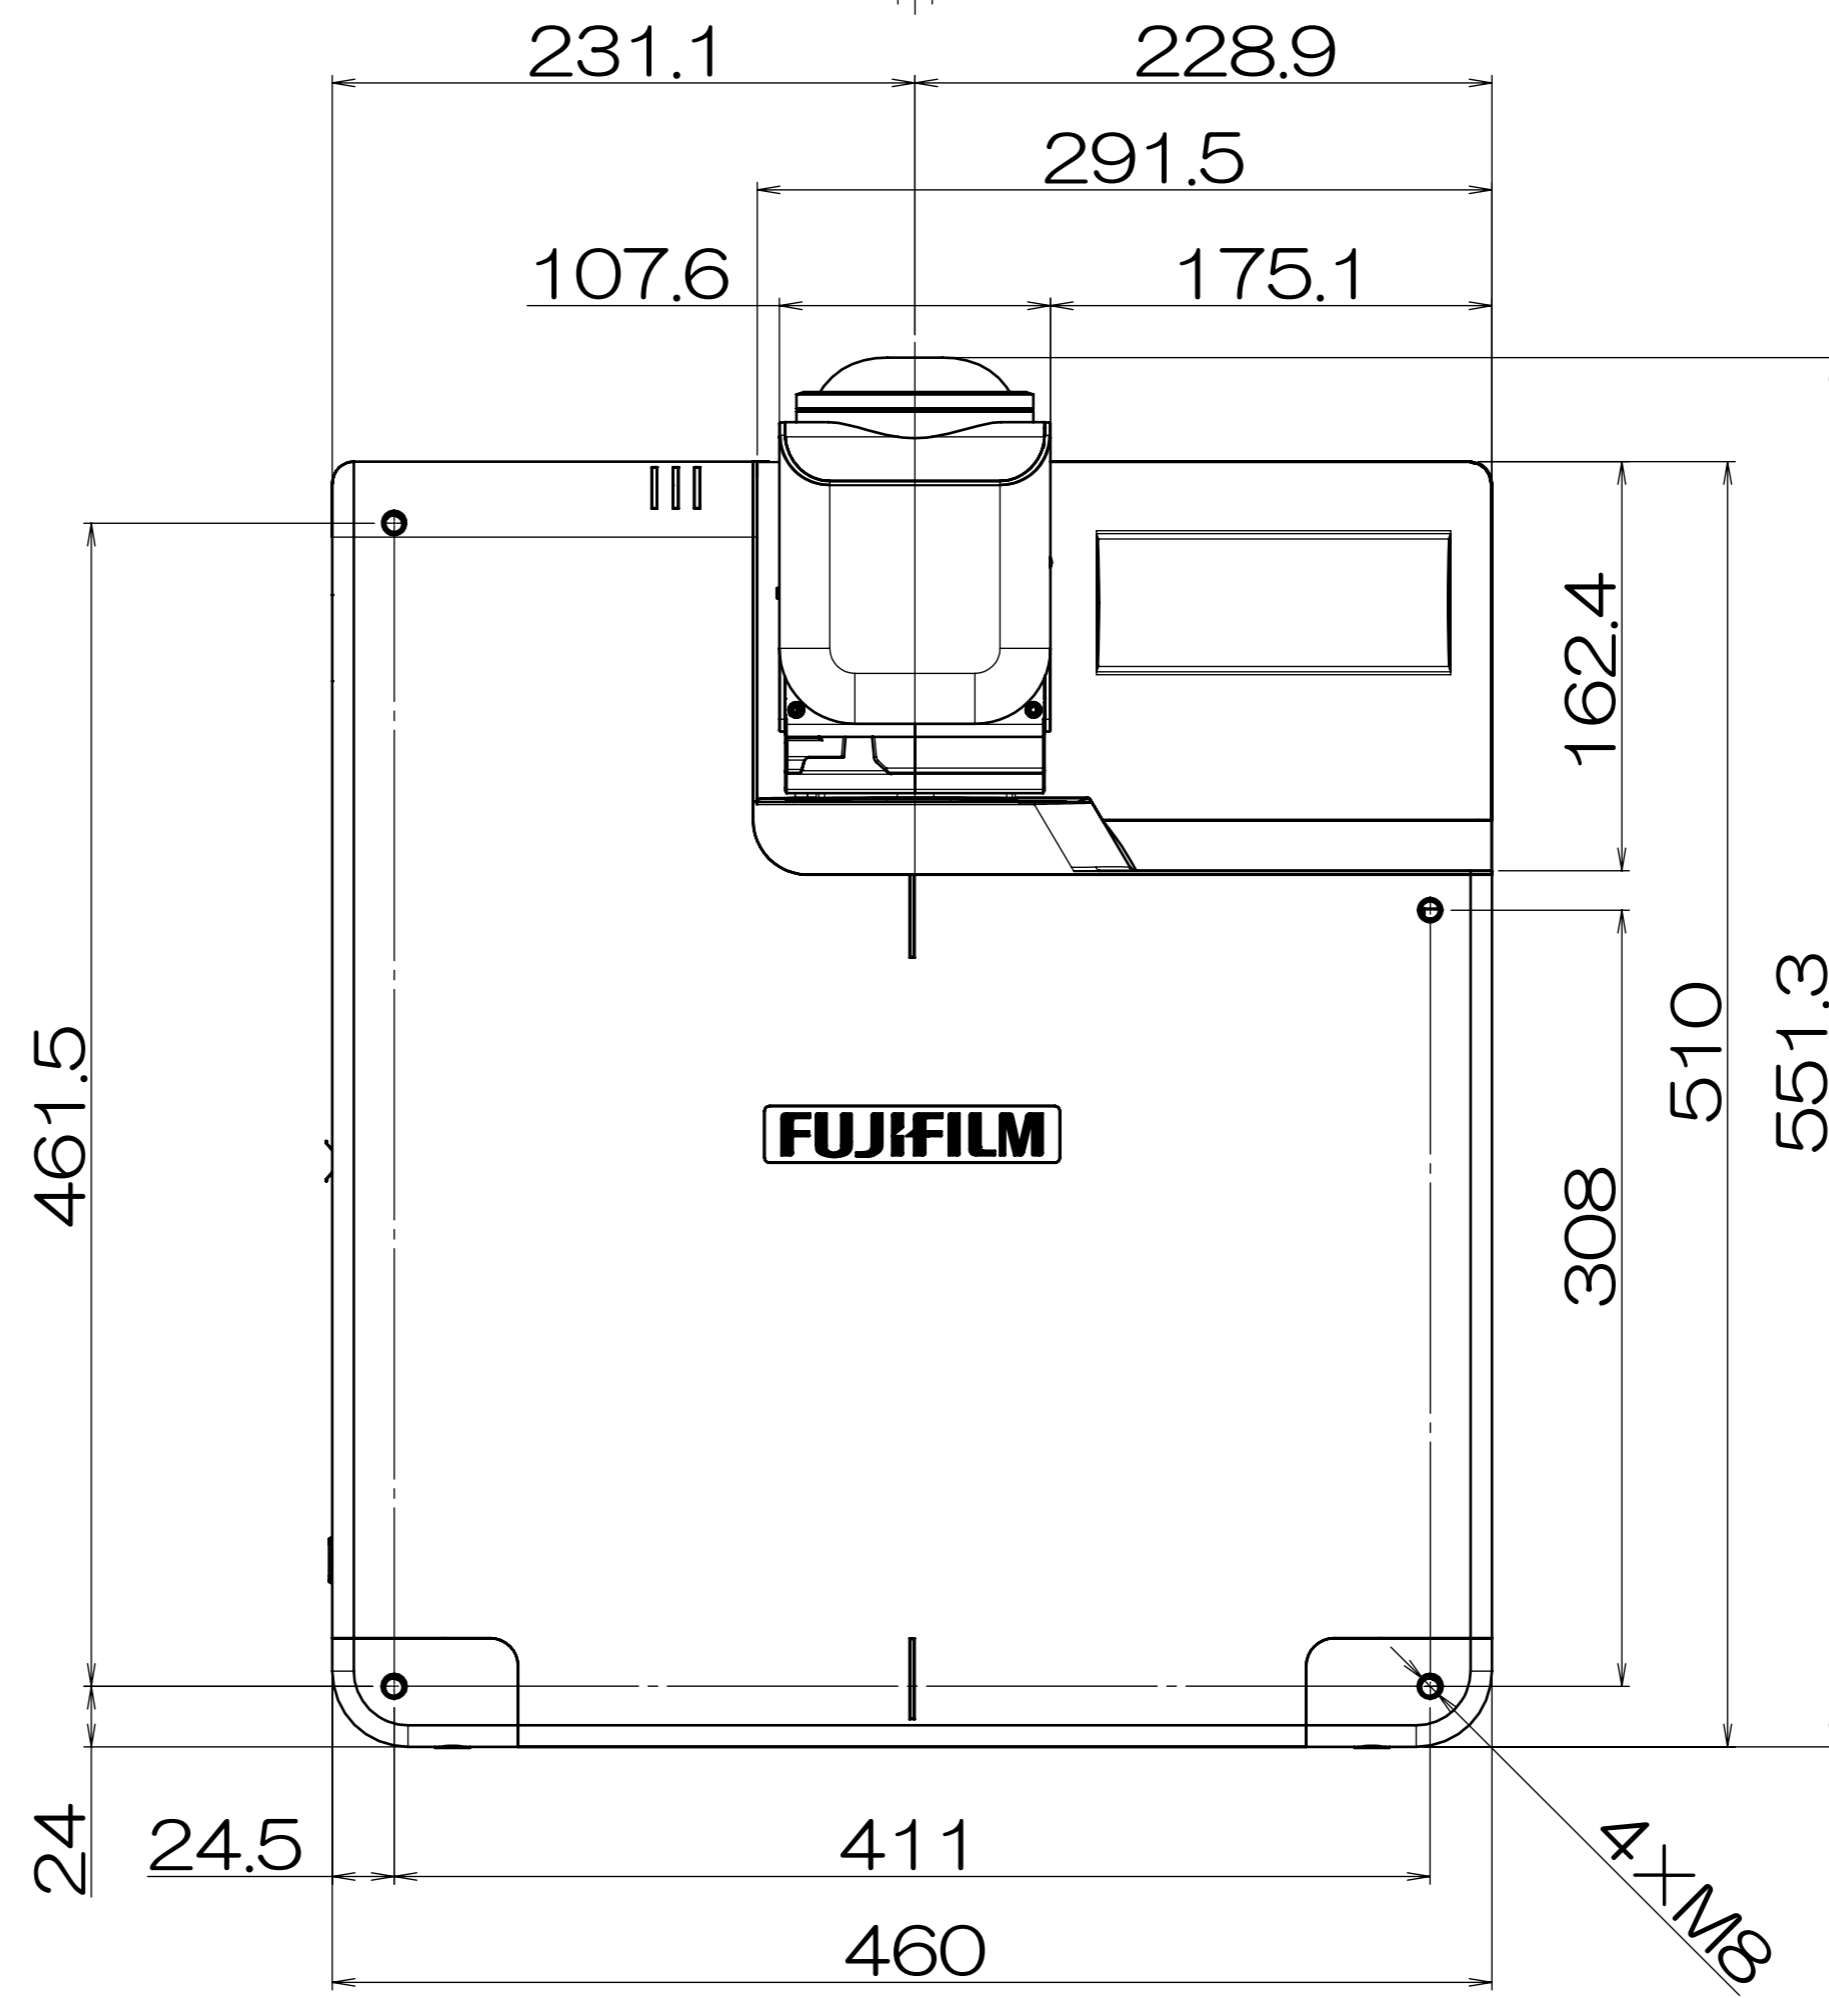

2021.2.25

[unit : mm]

Remote control light receiver

FP-Z8000  
Outline drawing