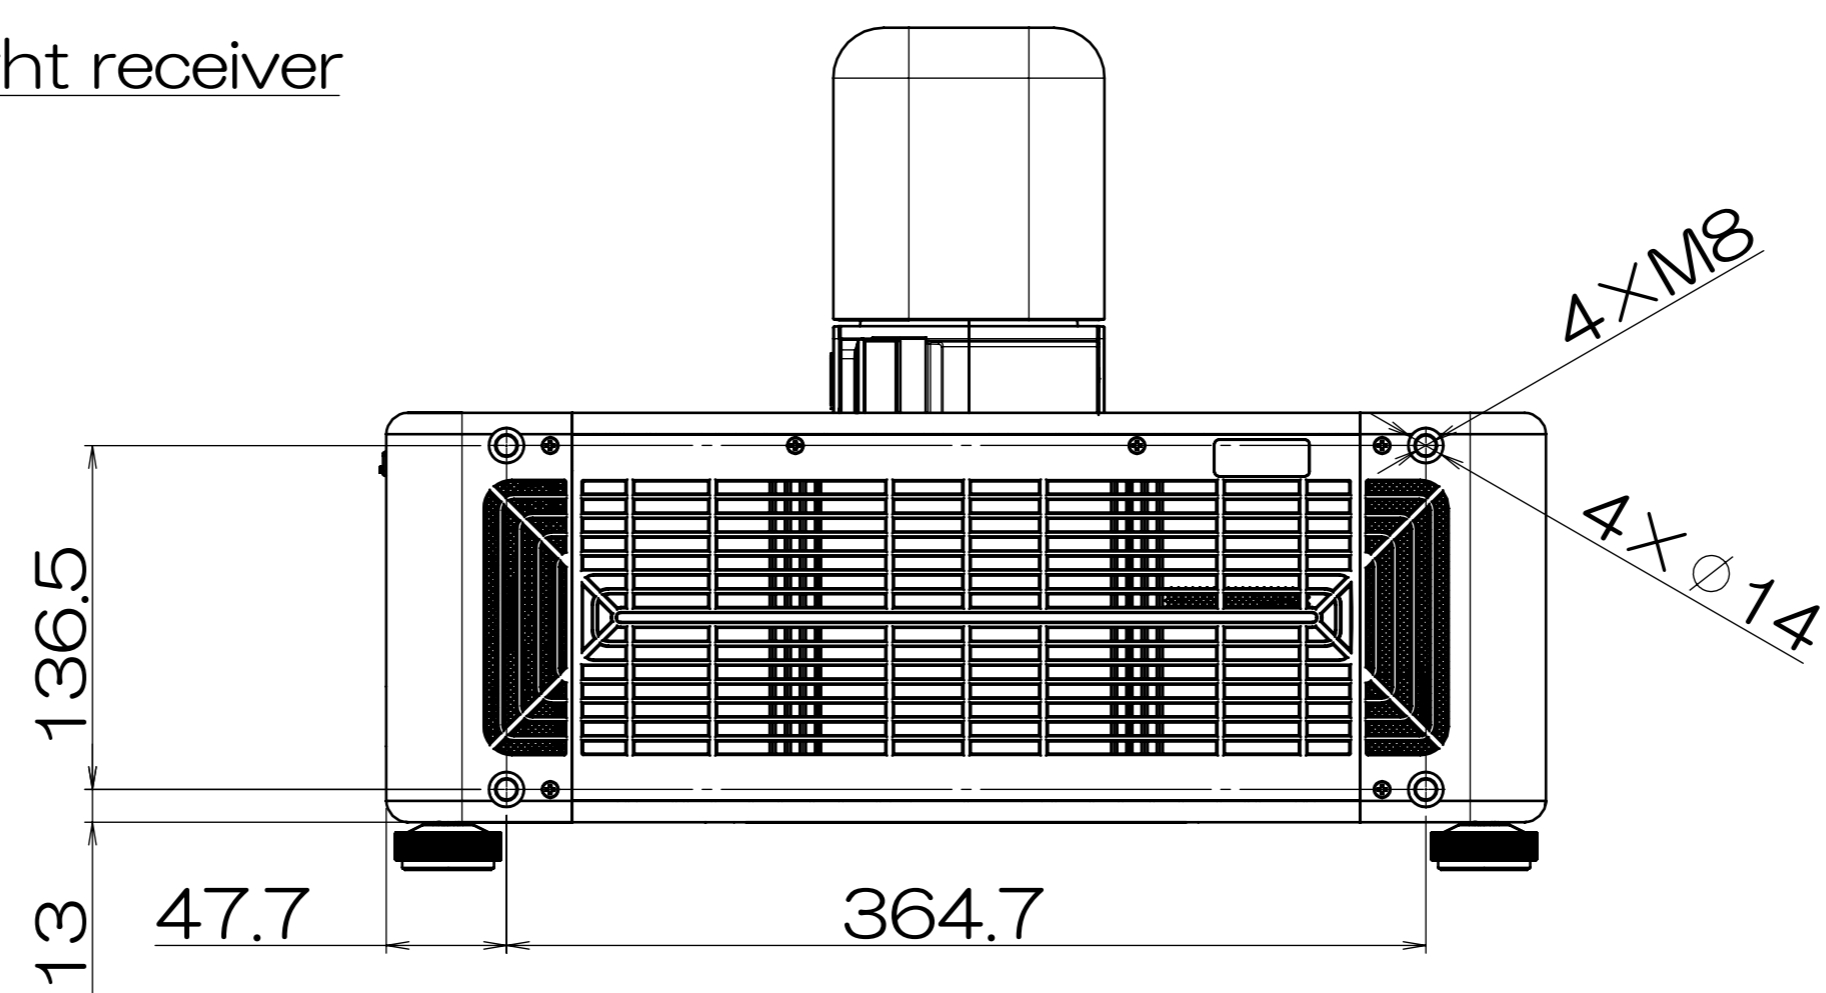

2021.2.25

[unit : mm]

Remote control light receiver

FP-Z8000  
Outline drawing