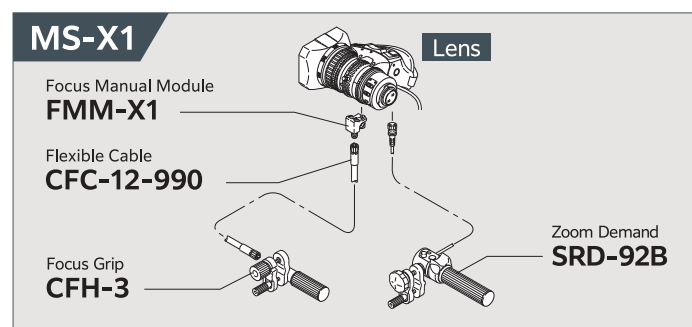

Semi-Servo Control Kit (Manual Focus / Servo Zoom)

Accessories for LA30x7.8

FUJIFILM Corporation Professional Imaging Group Imaging Solutions Div.

* Product specifications, appearance, price, etc. are subject to change without advance notice.

* Product colors in this catalog may differ in appearance from the actual product due to photography and printing conditions.