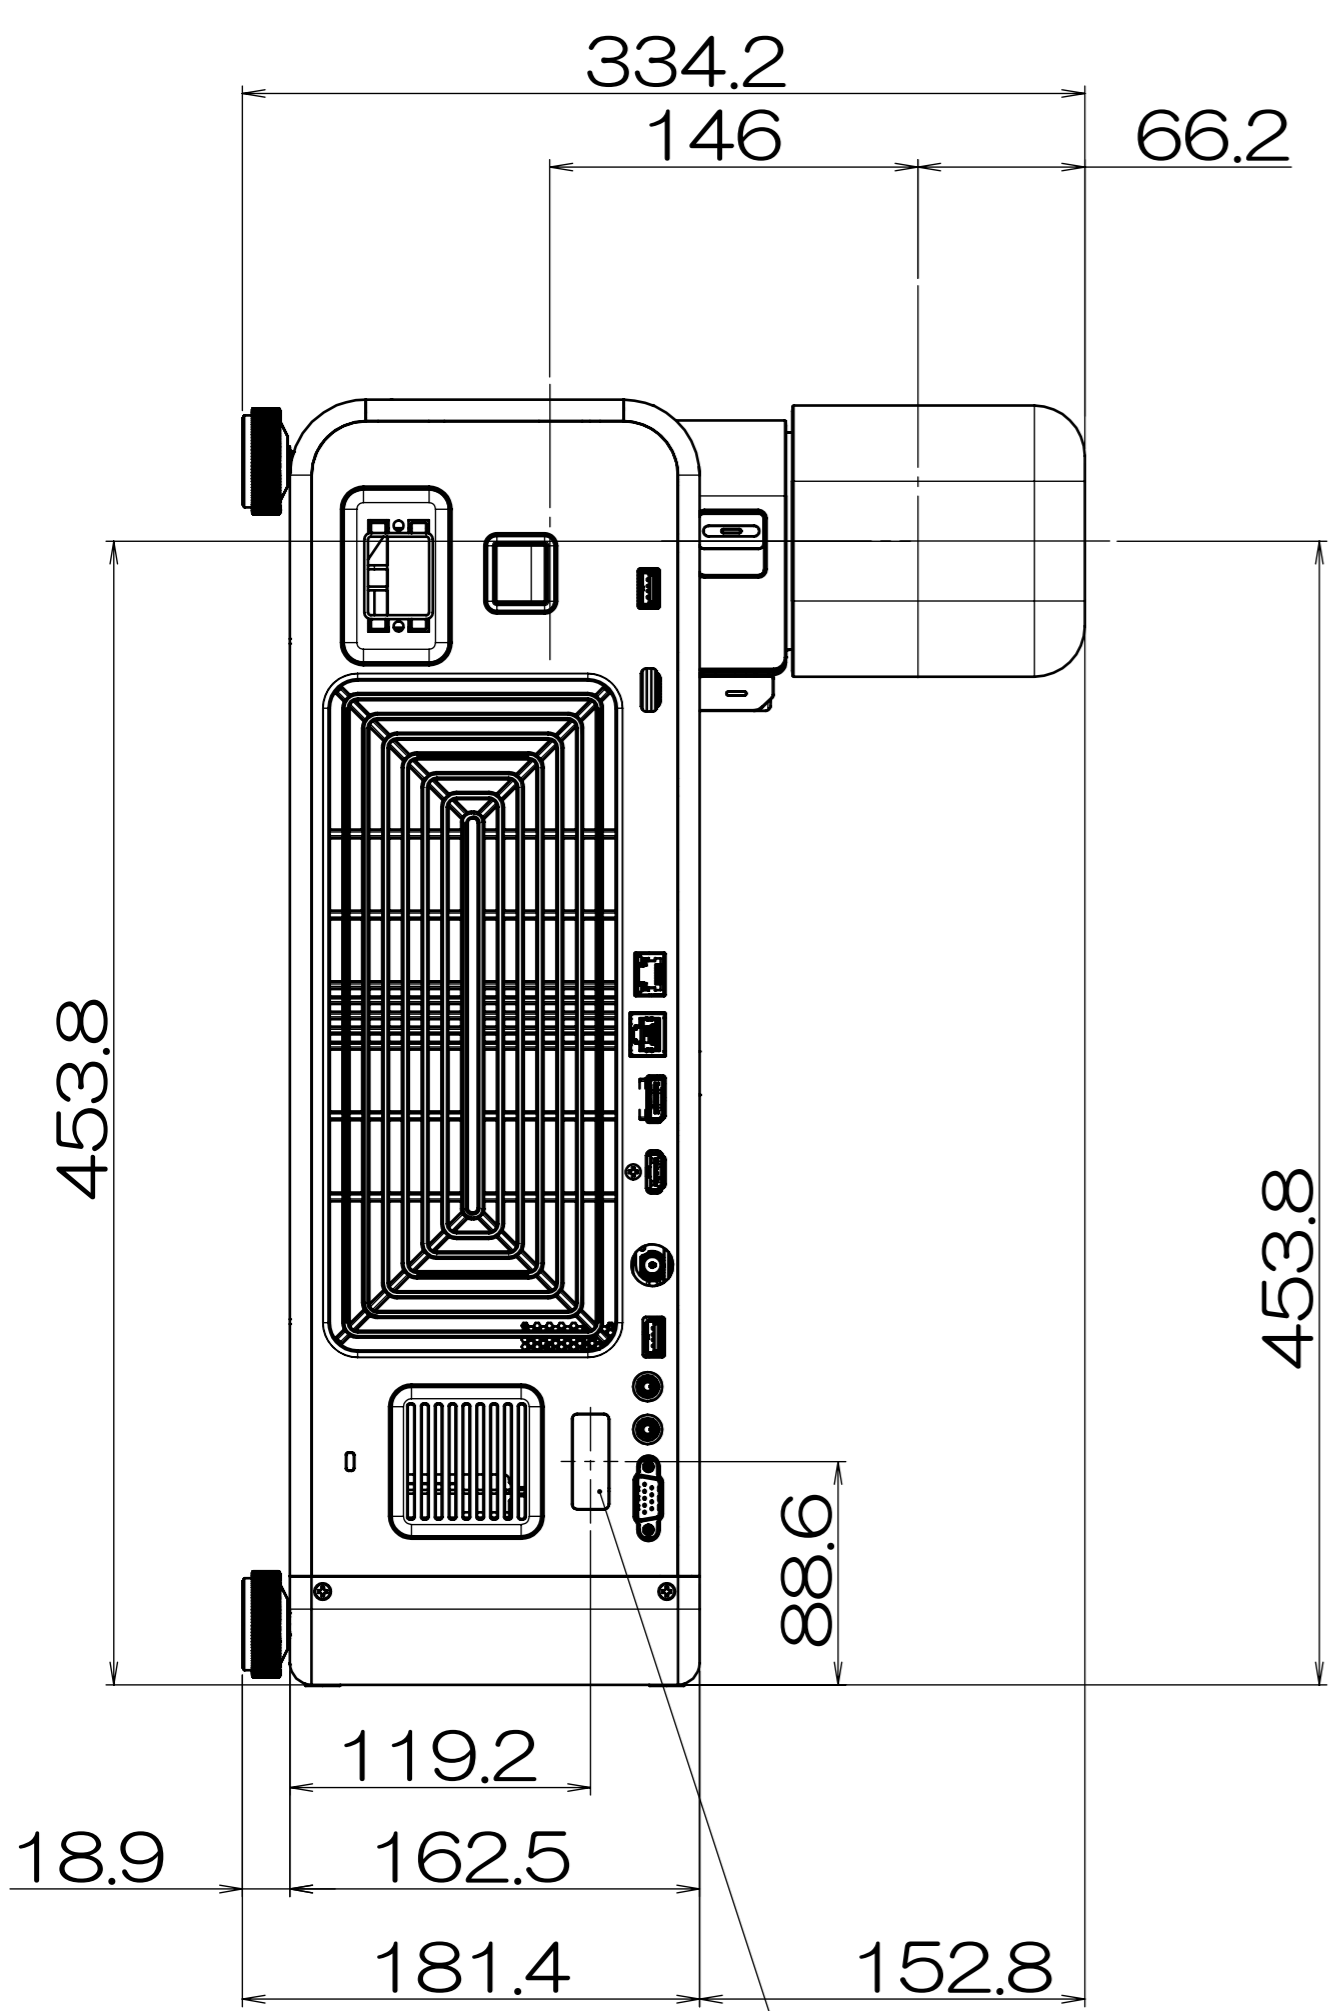

2021.3.25

[unit : mm]

Remote control light receiver

FP-Z8000
Outline drawing