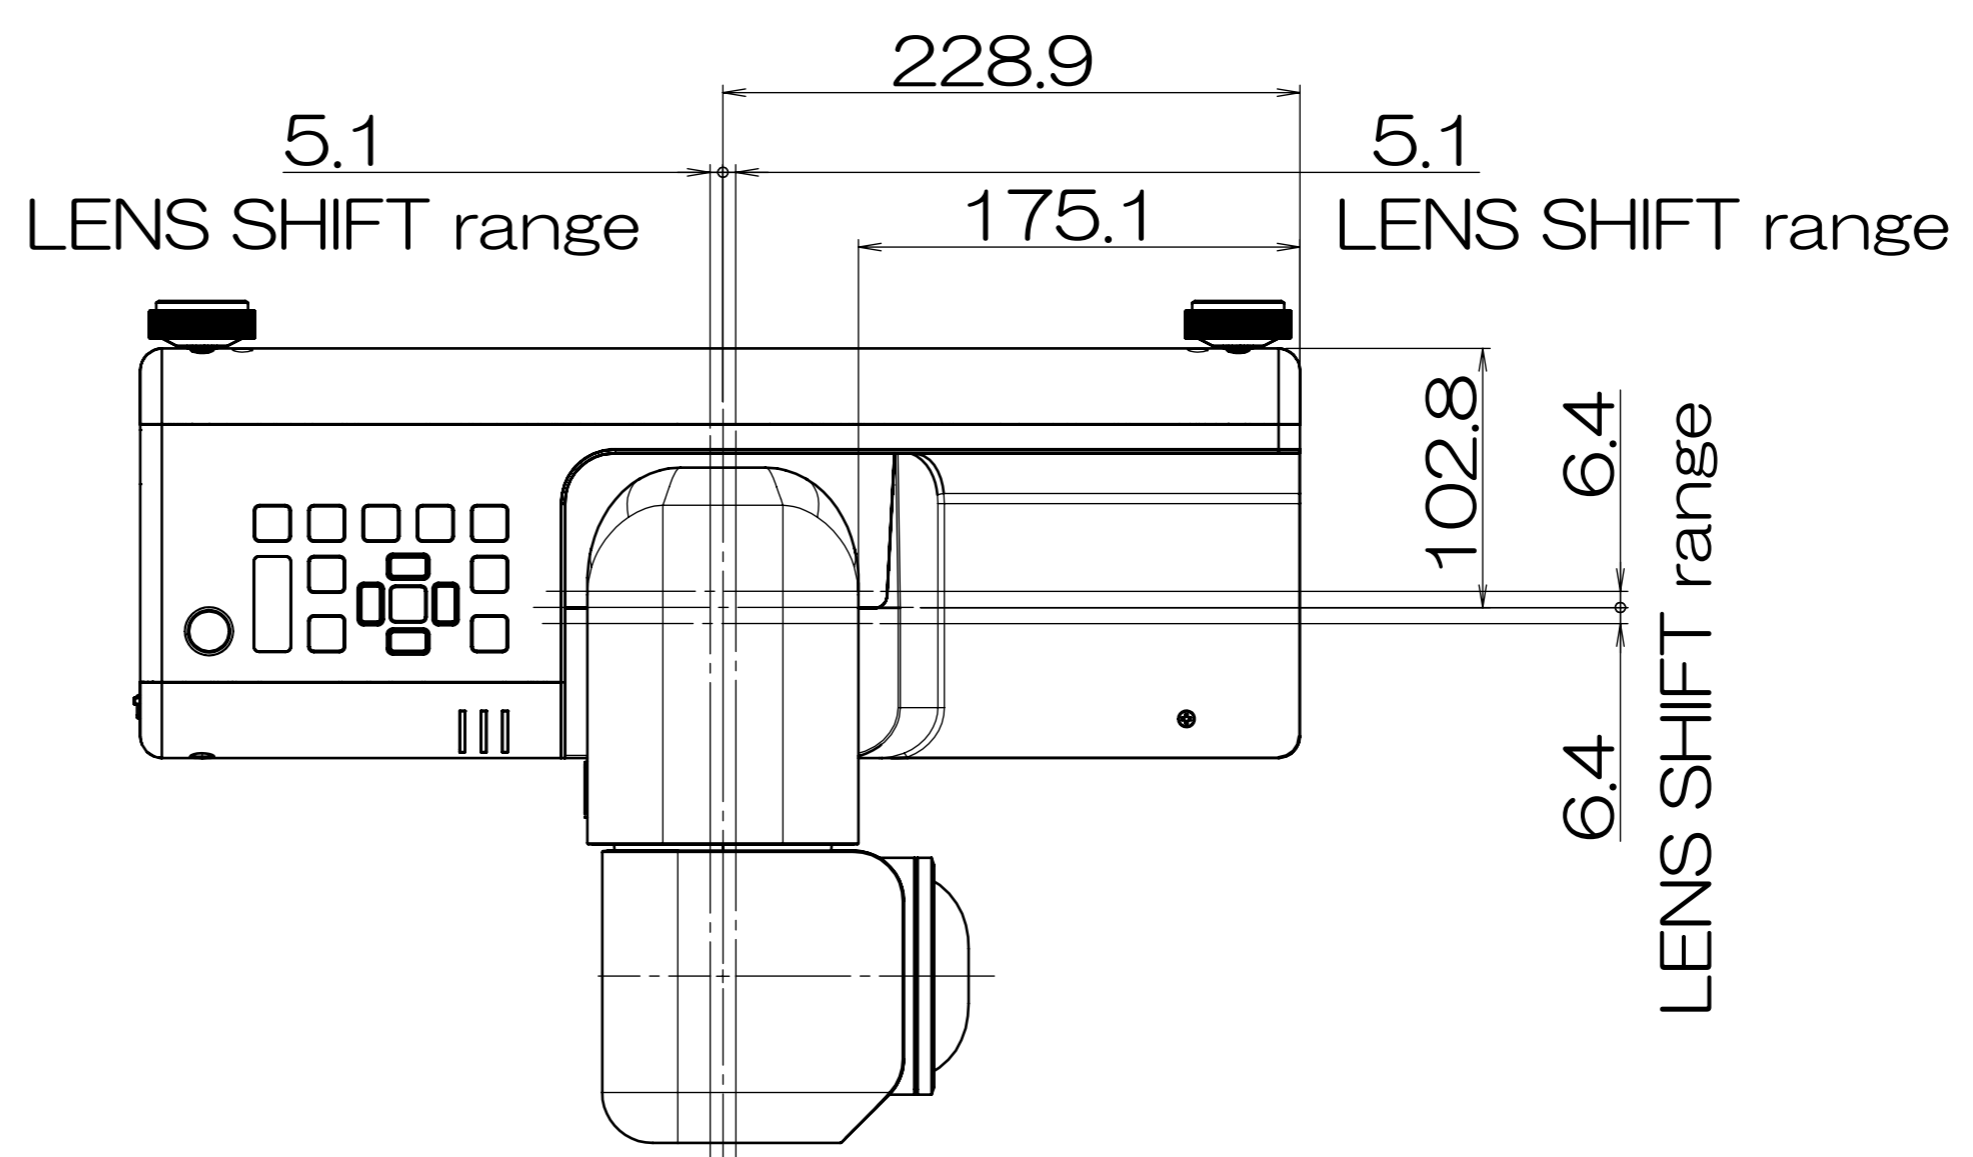

2021.3.25

[unit : mm]

Remote control light receiver

FP-Z8000
Outline drawing