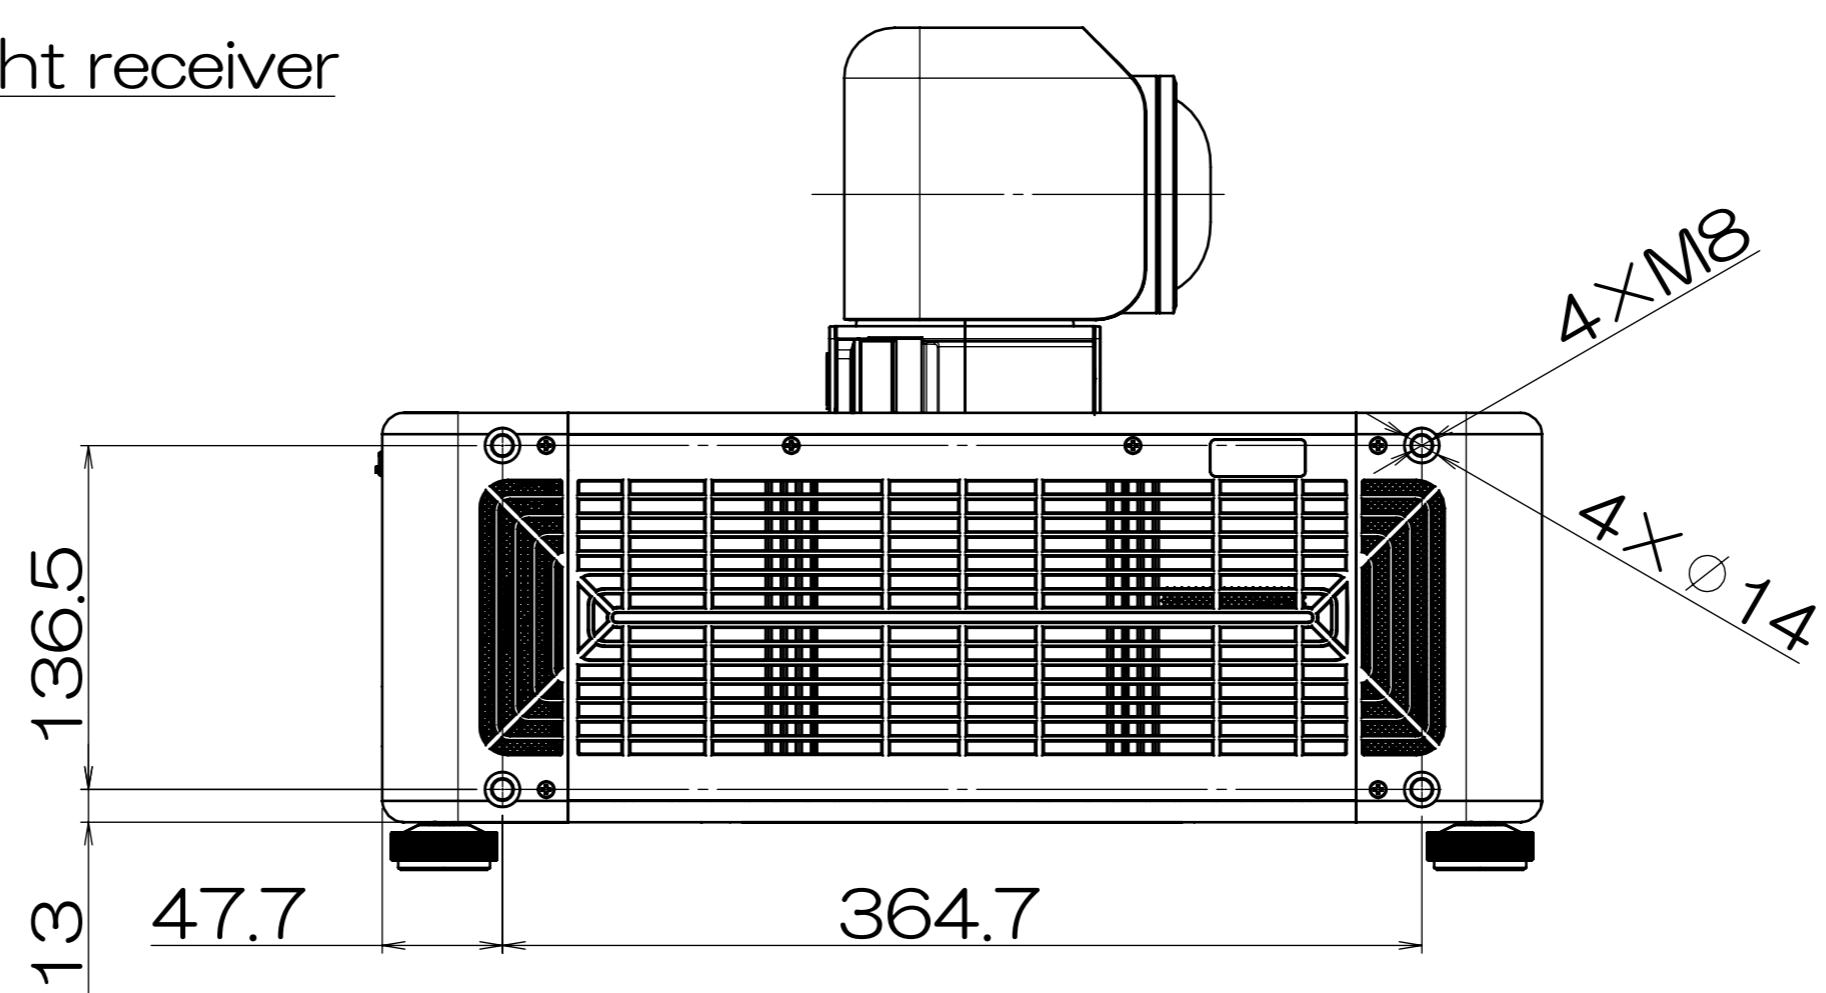

2021.3.25

[unit : mm]

Remote control light receiver

FP-Z8000
Outline drawing