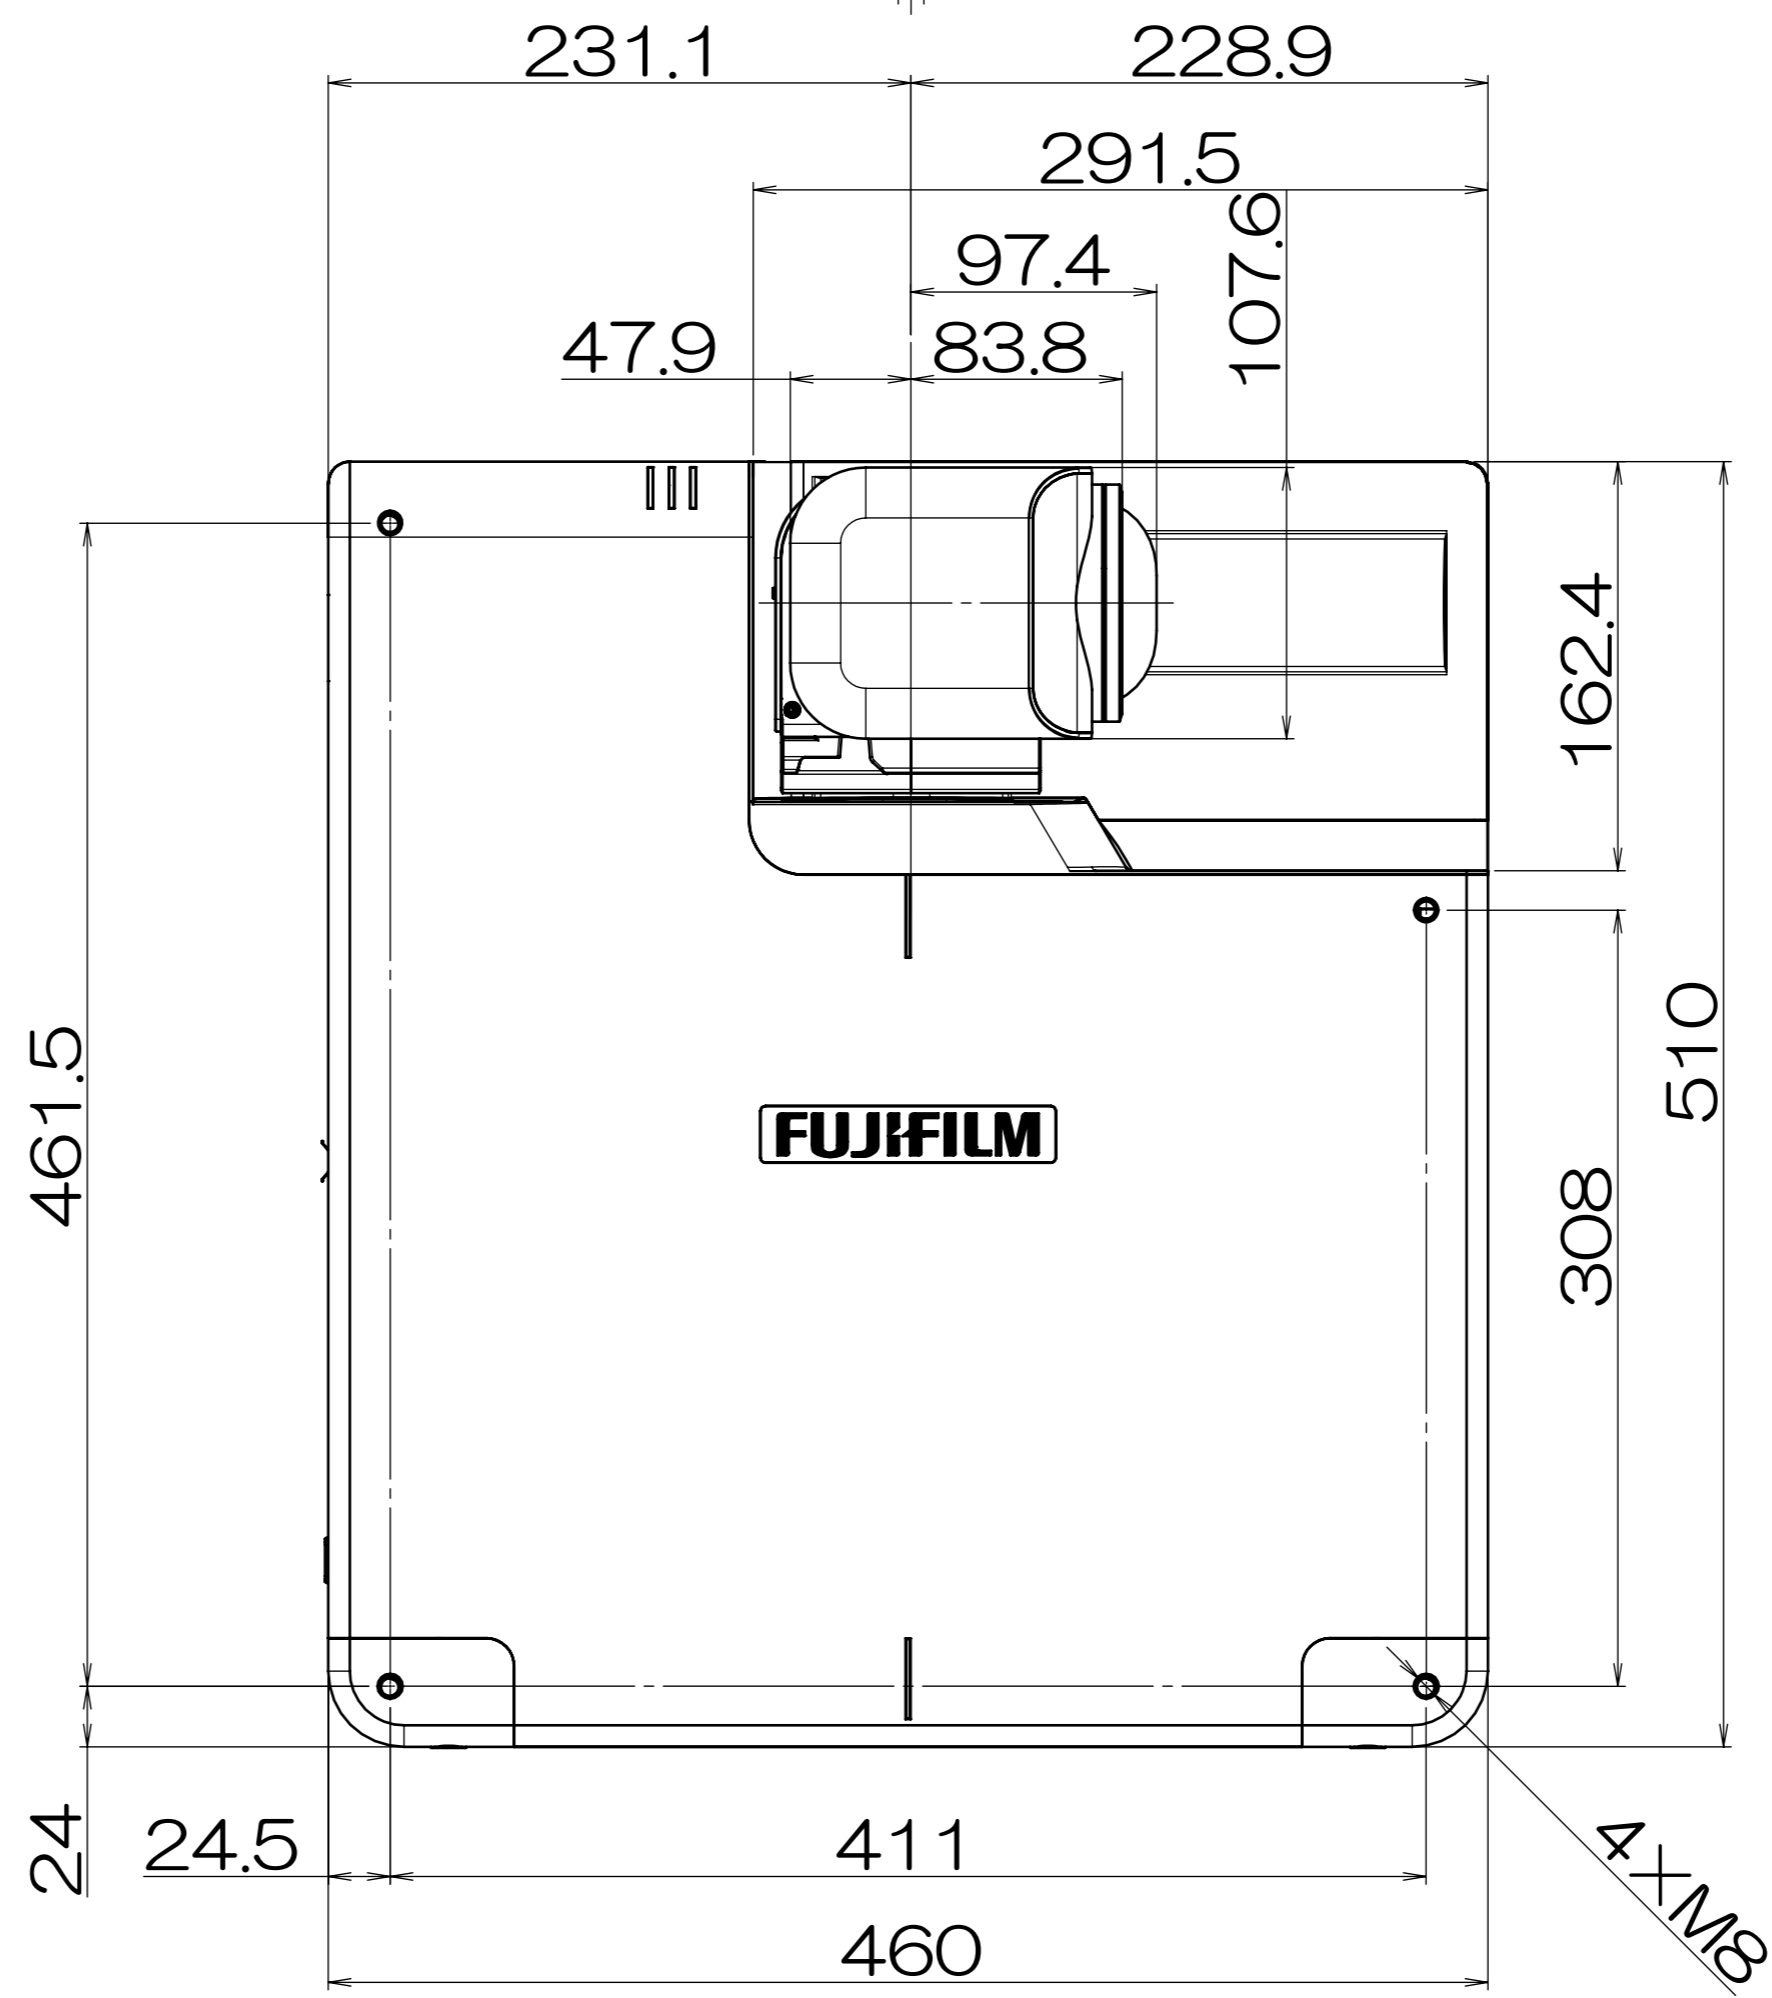

2021.3.25

[unit : mm]

Remote control light receiver

FP-Z8000
Outline drawing