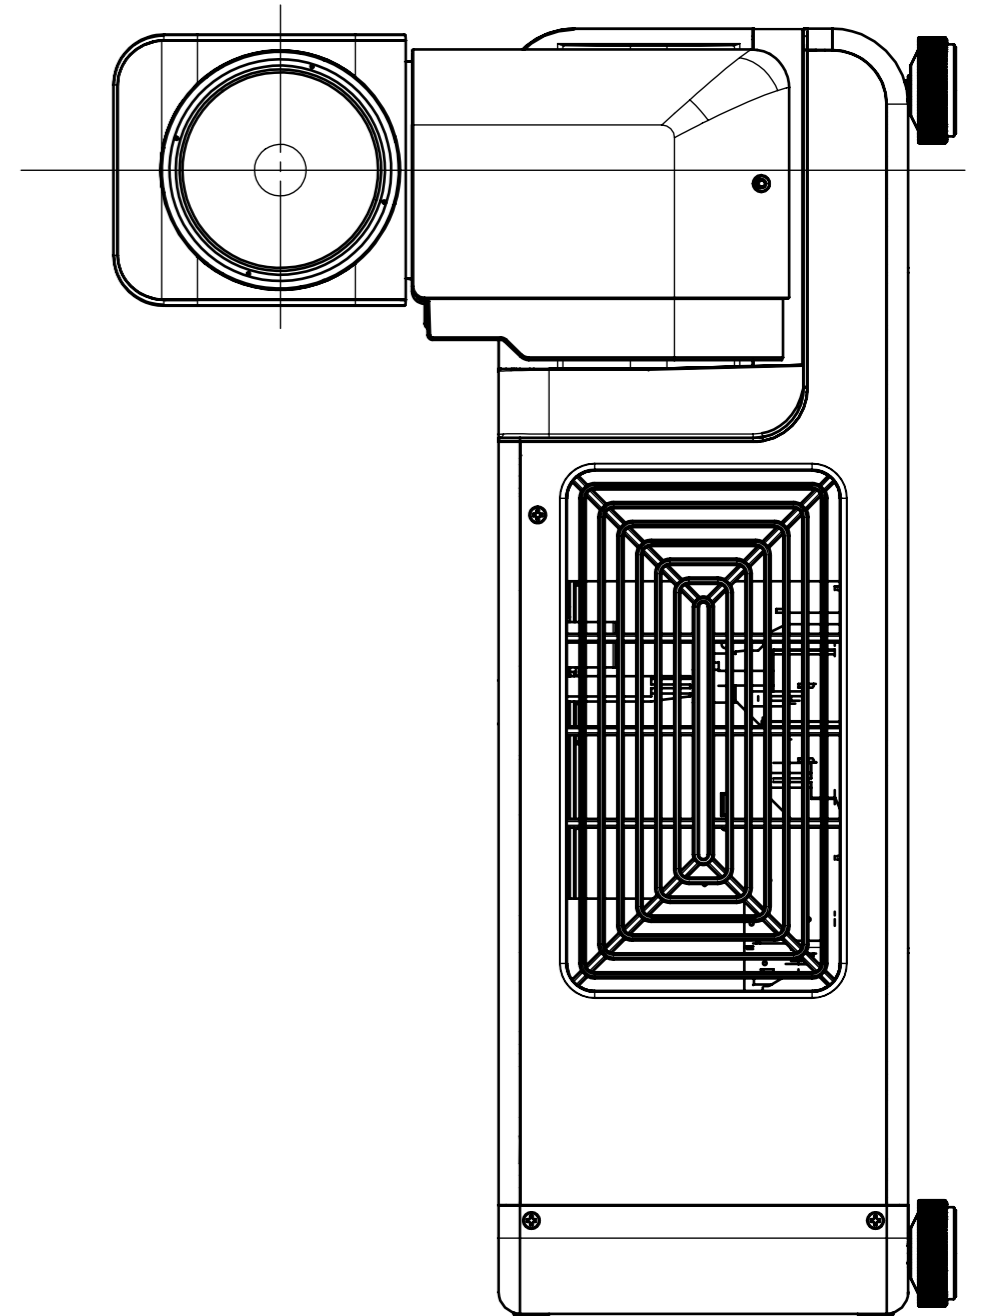

2021.3.25

[unit : mm]

Remote control light receiver

FP-Z8000
Outline drawing