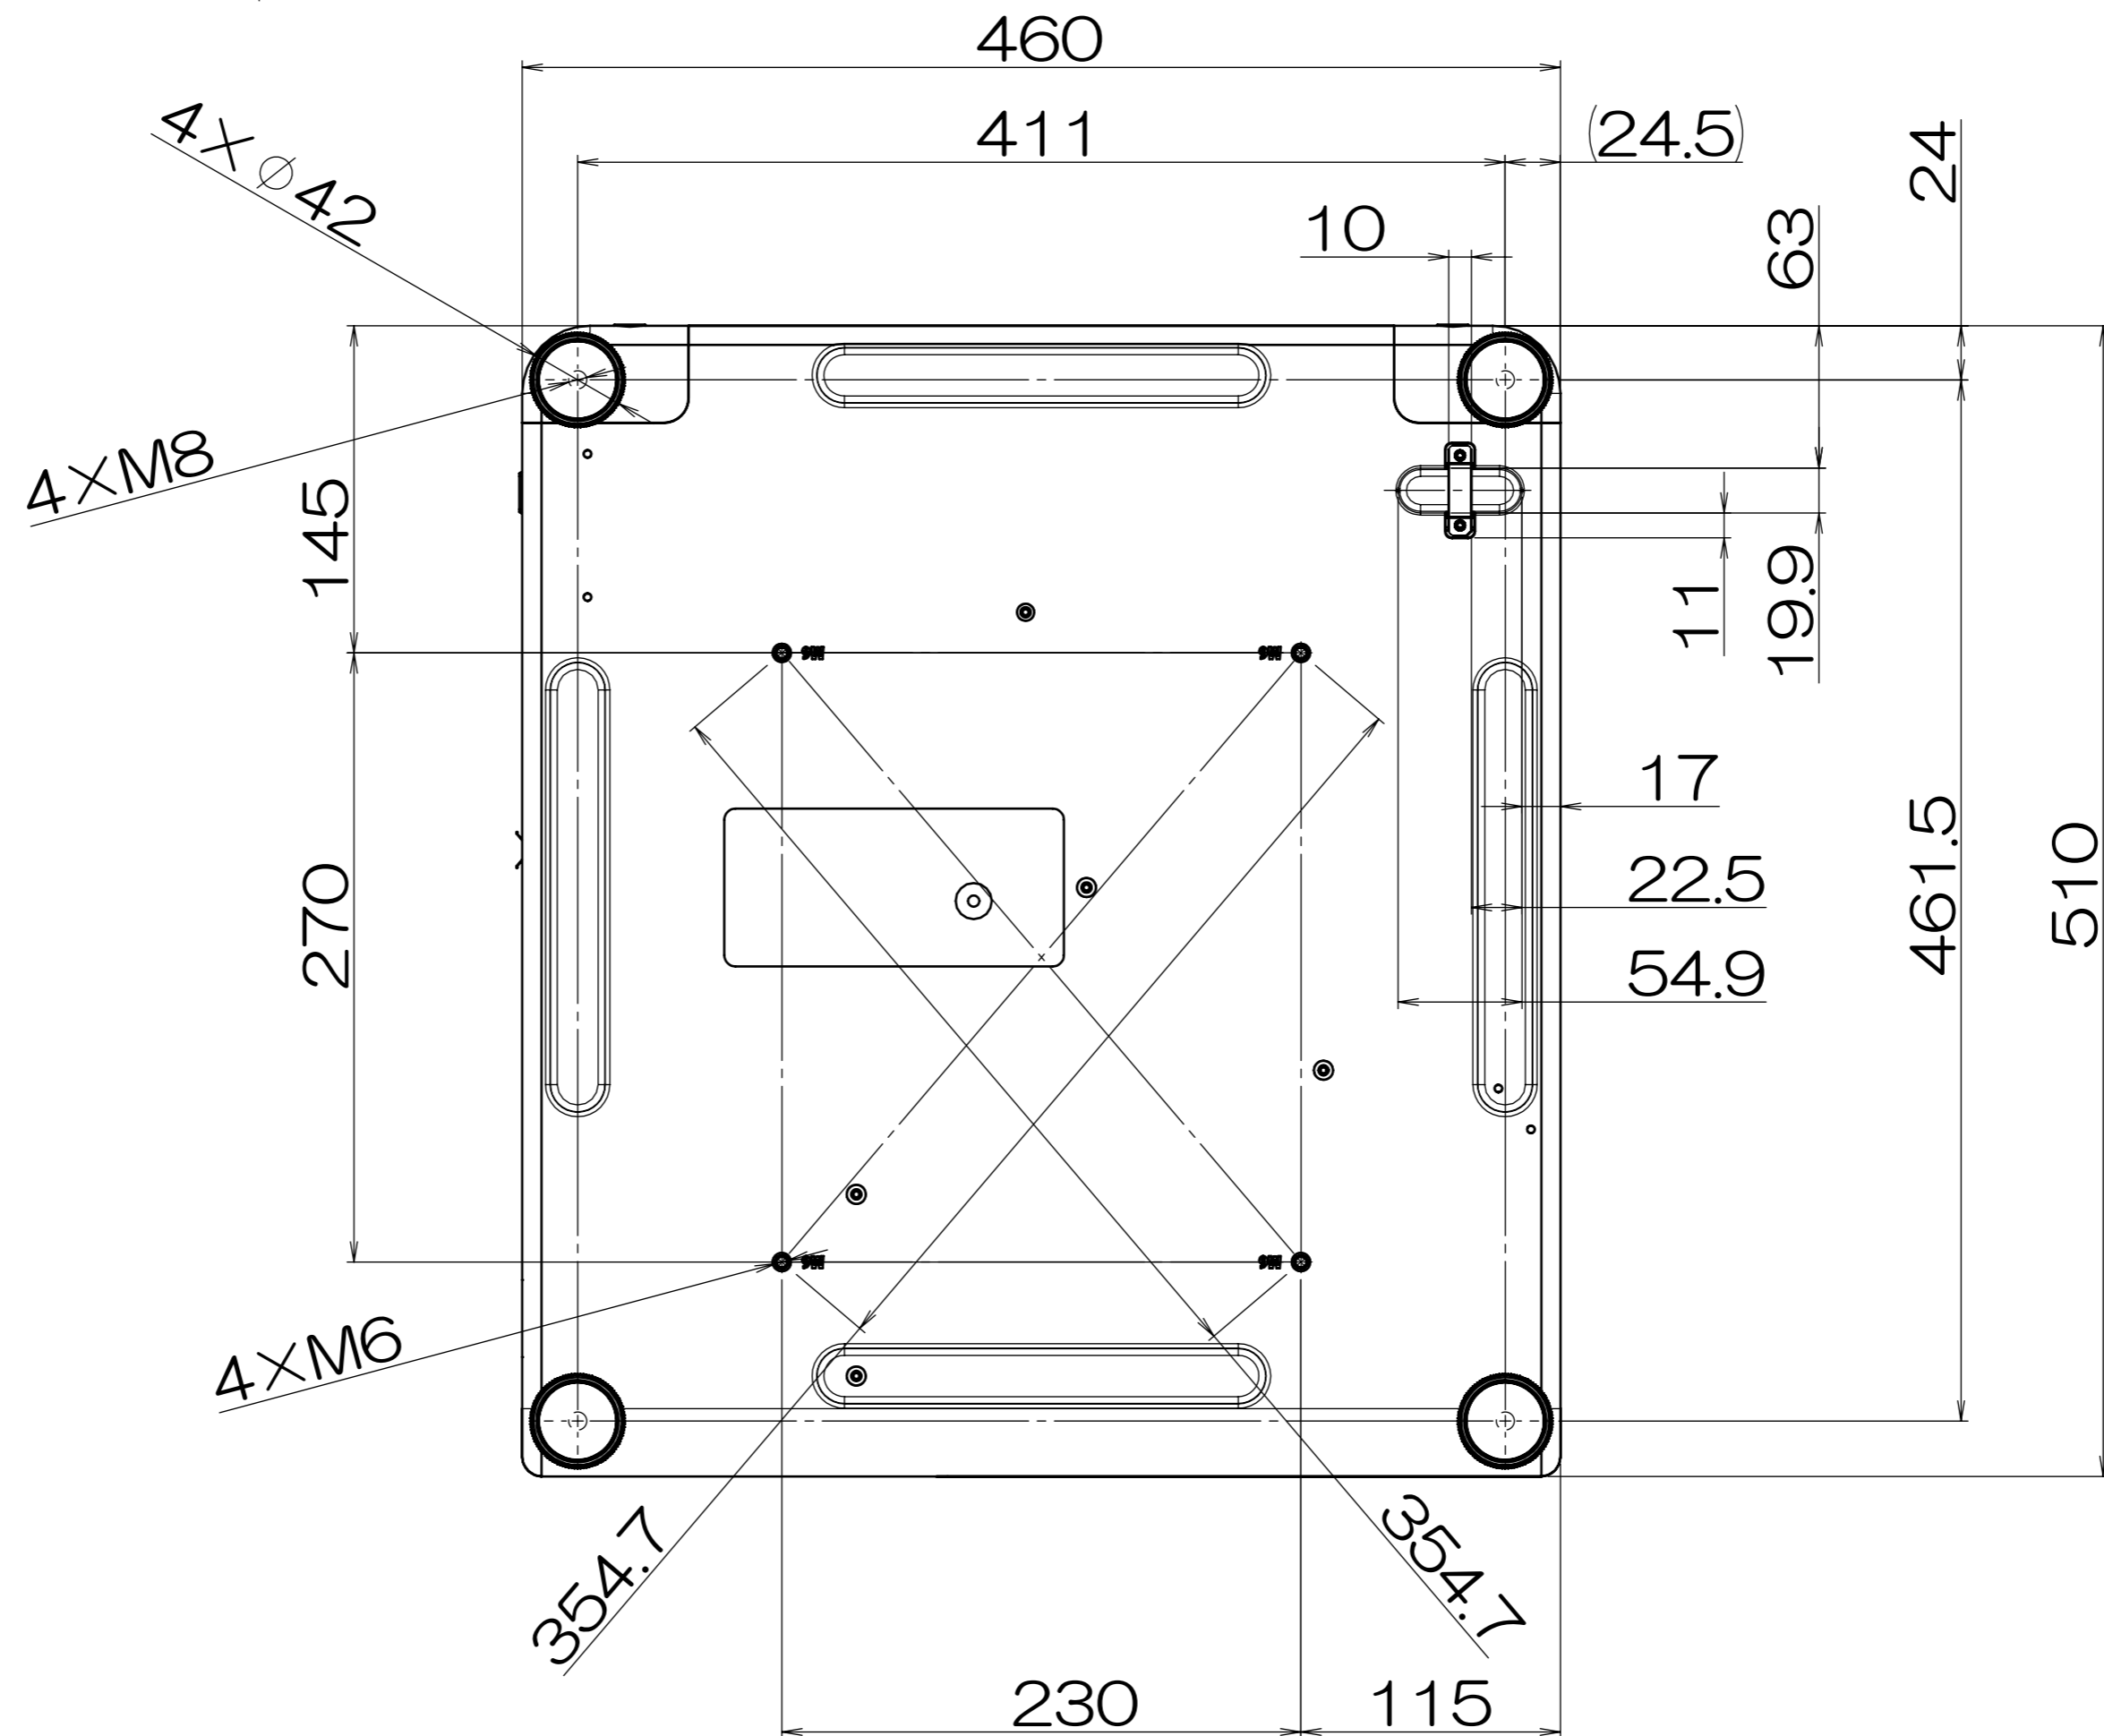

2021.3.25

[unit : mm]

Remote control light receiver

FP-Z8000
Outline drawing