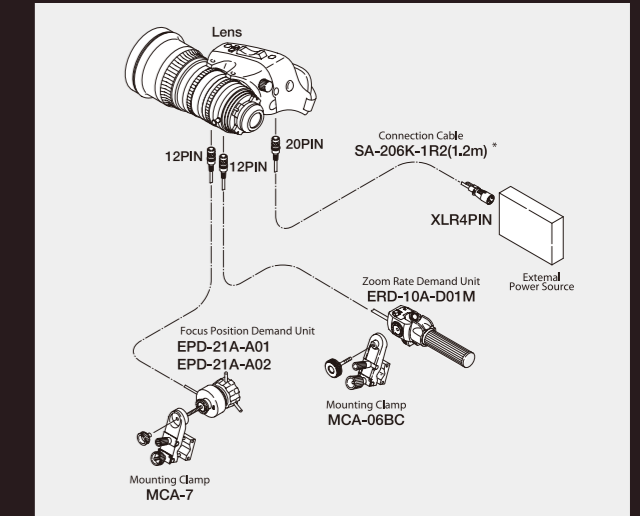

Large Focus Rotation Degree

Accurate focusing is facilitated by the large 200° focus rotation degree and the fine precision of the focus ring.

Index with high visibility

High clarity of the index markings and high visibility of our original font make lens operation a true pleasure. Focus scale is available in feet or meters depending on the user's preference.

XK6x20 SPEC

Detachable Drive Unit

Drawing on over half a century of broadcast technologies, FUJINON has equipped this lens with an advanced detachable drive unit as a standard feature. This hybridization results in a cine lens with the same superb operability of a broadcast lens.

Model name	XK6x20
Compatible cameras	35mm PL-mount cameras
Focal length	20mm-120mm
Zoom ratio	6 X
T-No.	3.5
Minimum Object Distance (M.O.D) from the front lens	1.1 m/3'7"
Object dimensions at M.O.D. (HxV)	20mm 1109mm x 624mm 120mm 182mm x 102mm
Angular Field of View (HxV) 16:9 Aspect Ratio	20mm 63°41' x 38°30' 120mm 11°49' x 6°40'
Focus Rotation	200°
Zoom Rotation	90°
Size (φ x Length)	φ114mm x 239mm
Weight	Approx. 2.9kg (with servo drive unit) / Approx. 2.4kg (without servo drive unit)

Sensor Size: 24.84mm x 13.97mm

System Configuration

*Connection cable for external power source is necessary when the power source (over 10V, 1A) can't be supplied from a camera.

Optional Accessories (Servo Control Kit)