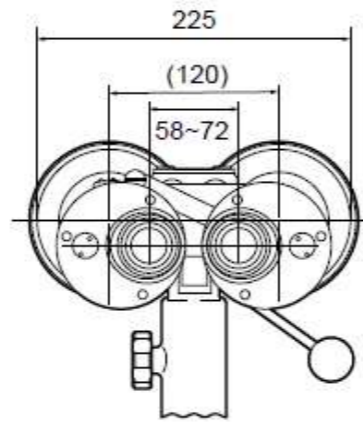

Lower mount for 15 × 80

15 × 80 External view