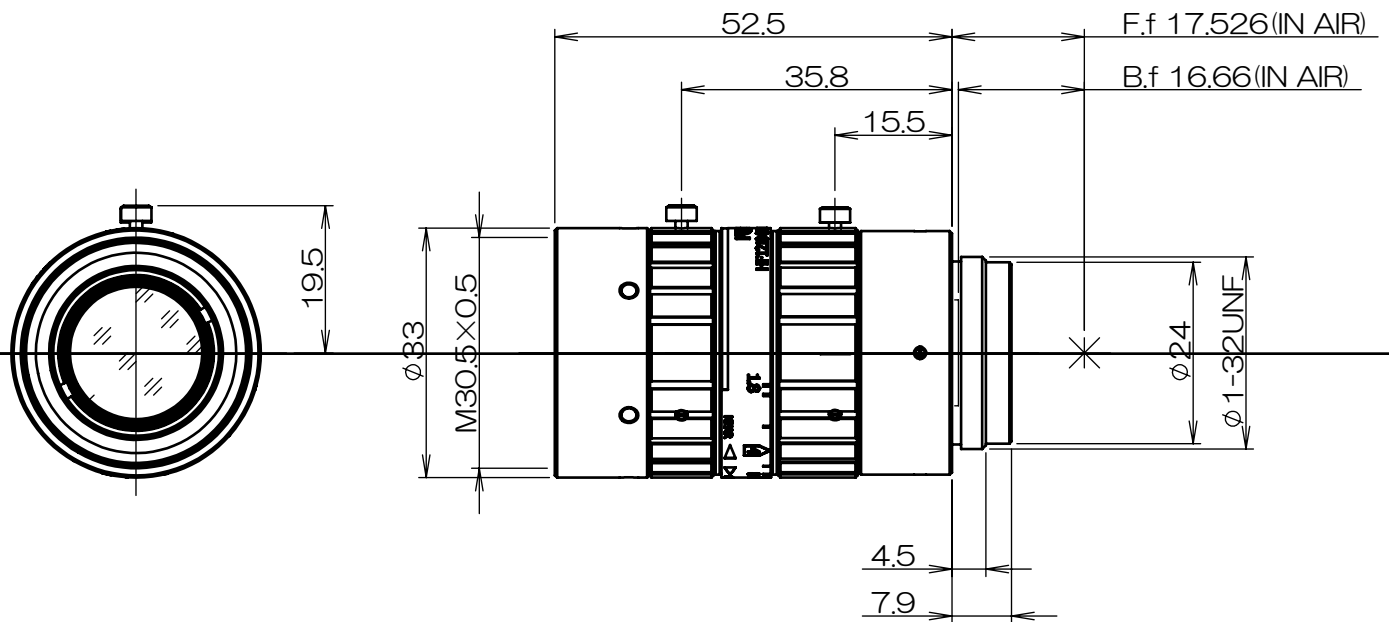

HF1218-12M

BU00006550-100

レンズ本体：外観図
Outline drawing
HF1218-12M

March 9, 2016