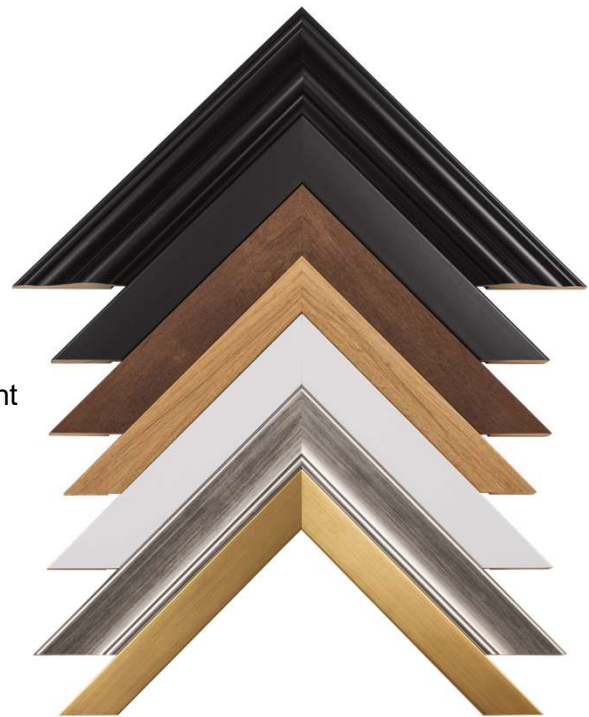

PREMIUM FRAMED PRINTS

- Simply choose a frame style, then select your favorite photo which will be paired with or without a white mat to create your custom piece!

Framing Details

- Printed on 270 GSM satin finish paper
- Available in assorted frame sizes and styles
- Seven frame molding options
- Available with or without a white mat
- Premium grade framing acrylic (1.5mm thick)
- Upgraded finishing

Frame Styles

- 2.5" Black Curve Frame
- 1.5" Black Contemporary Frame
- 1.5" Walnut Frame
- 1.25" Natural Frame
- 1.5" White Frame
- 1.75" Metallic Frame
- 1.25" Gold Frame

Assembly & Finishing

- Premium grade framing acrylic
  - Museum Quality UV Protection (98%) & Filtering
  - More impact resistant than glass and half the weight
  - Acrylic is manufactured free of imperfections through camera inspection
- Arrives ready to display
  - Sealed back with end-to-end dust cover
  - Sturdy hanging wire attached

Product Name	Bill Code	Product Code
Premium Framed Prints	See Sales Rep	See Sales Rep