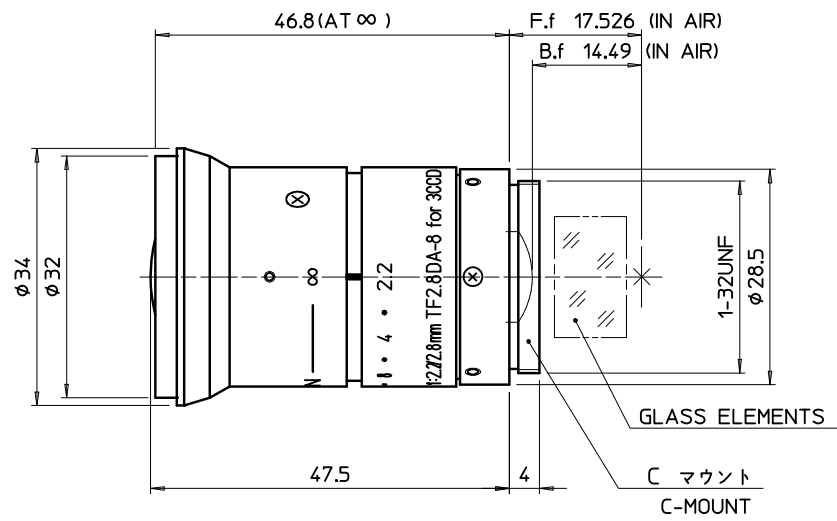

TF2.8DA-8

GLH441A0080211

レンズ本体：外観図
Outline drawing
TF2.8DA-8